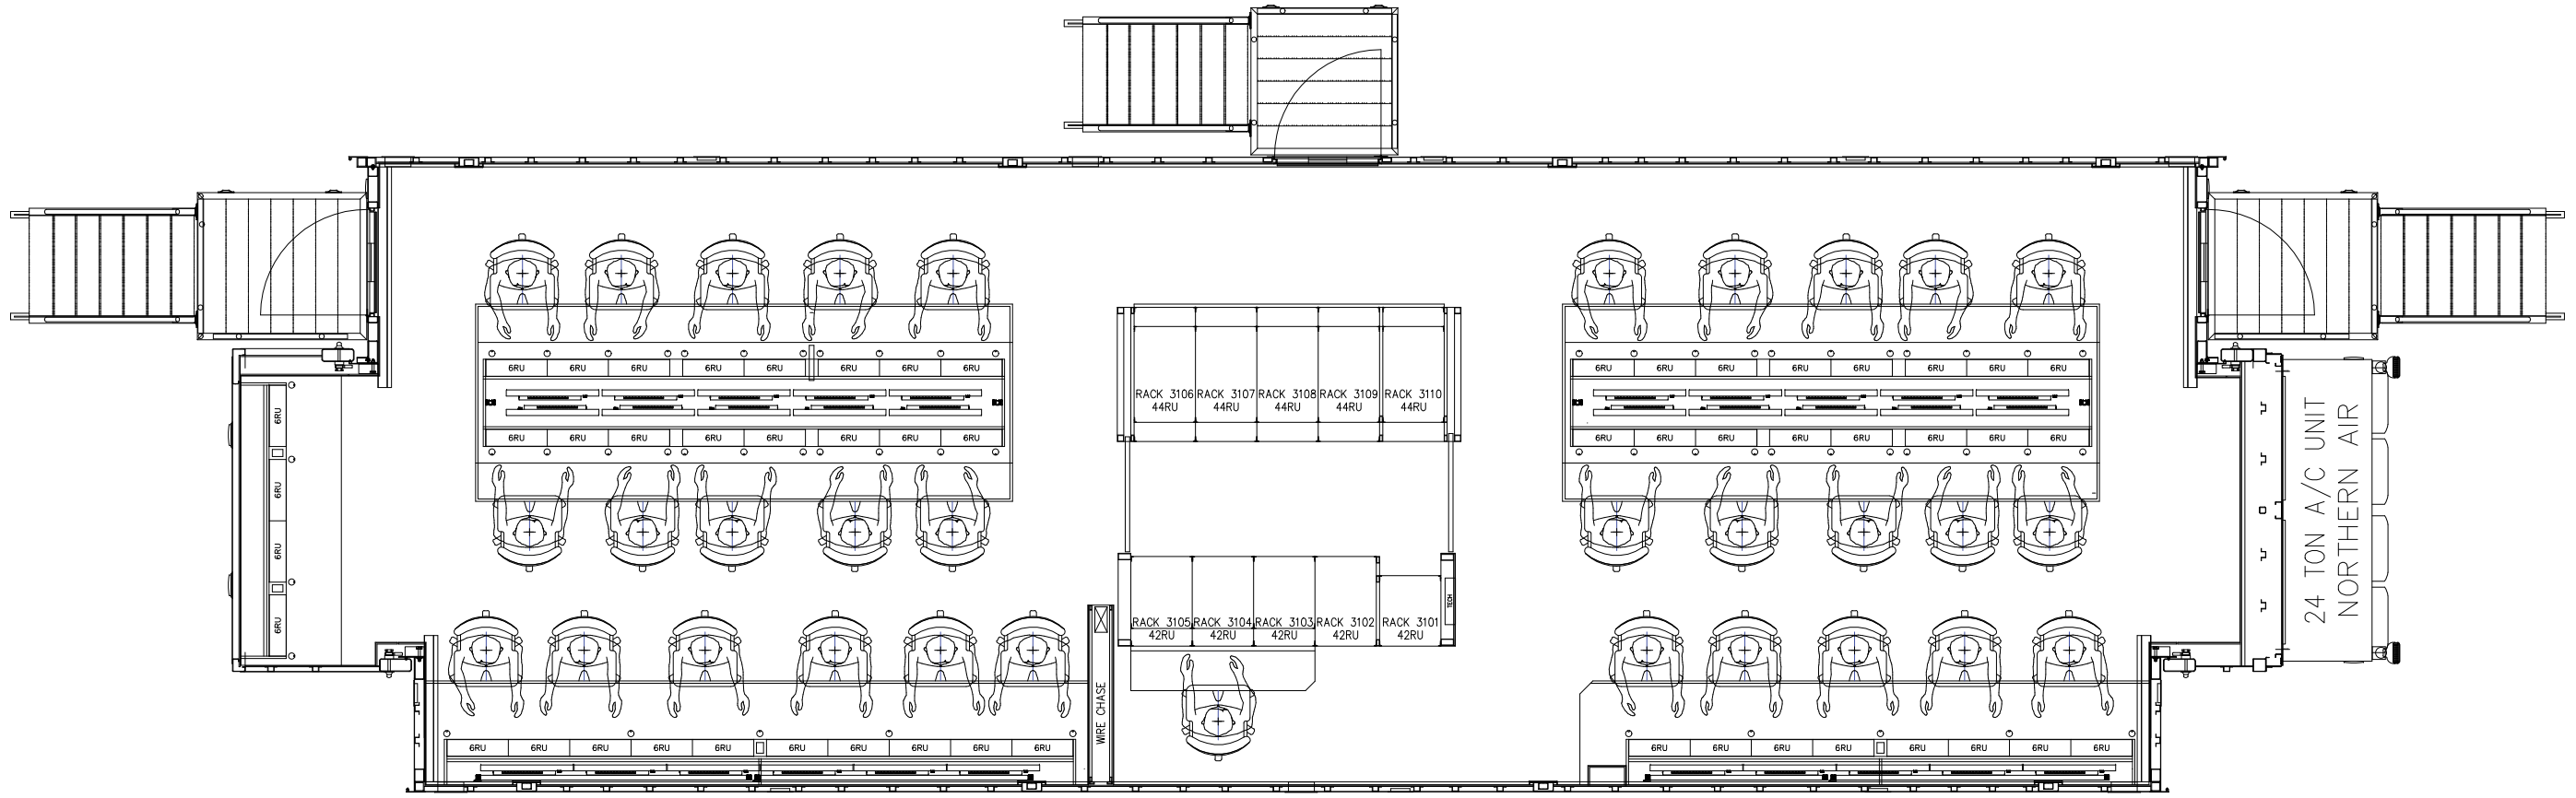

70 ft Long Working Area

20 ft Wide Working Area

PrimeOne C

70 ft Long Working Area

16 ft Wide Working Area

PrimeOne D