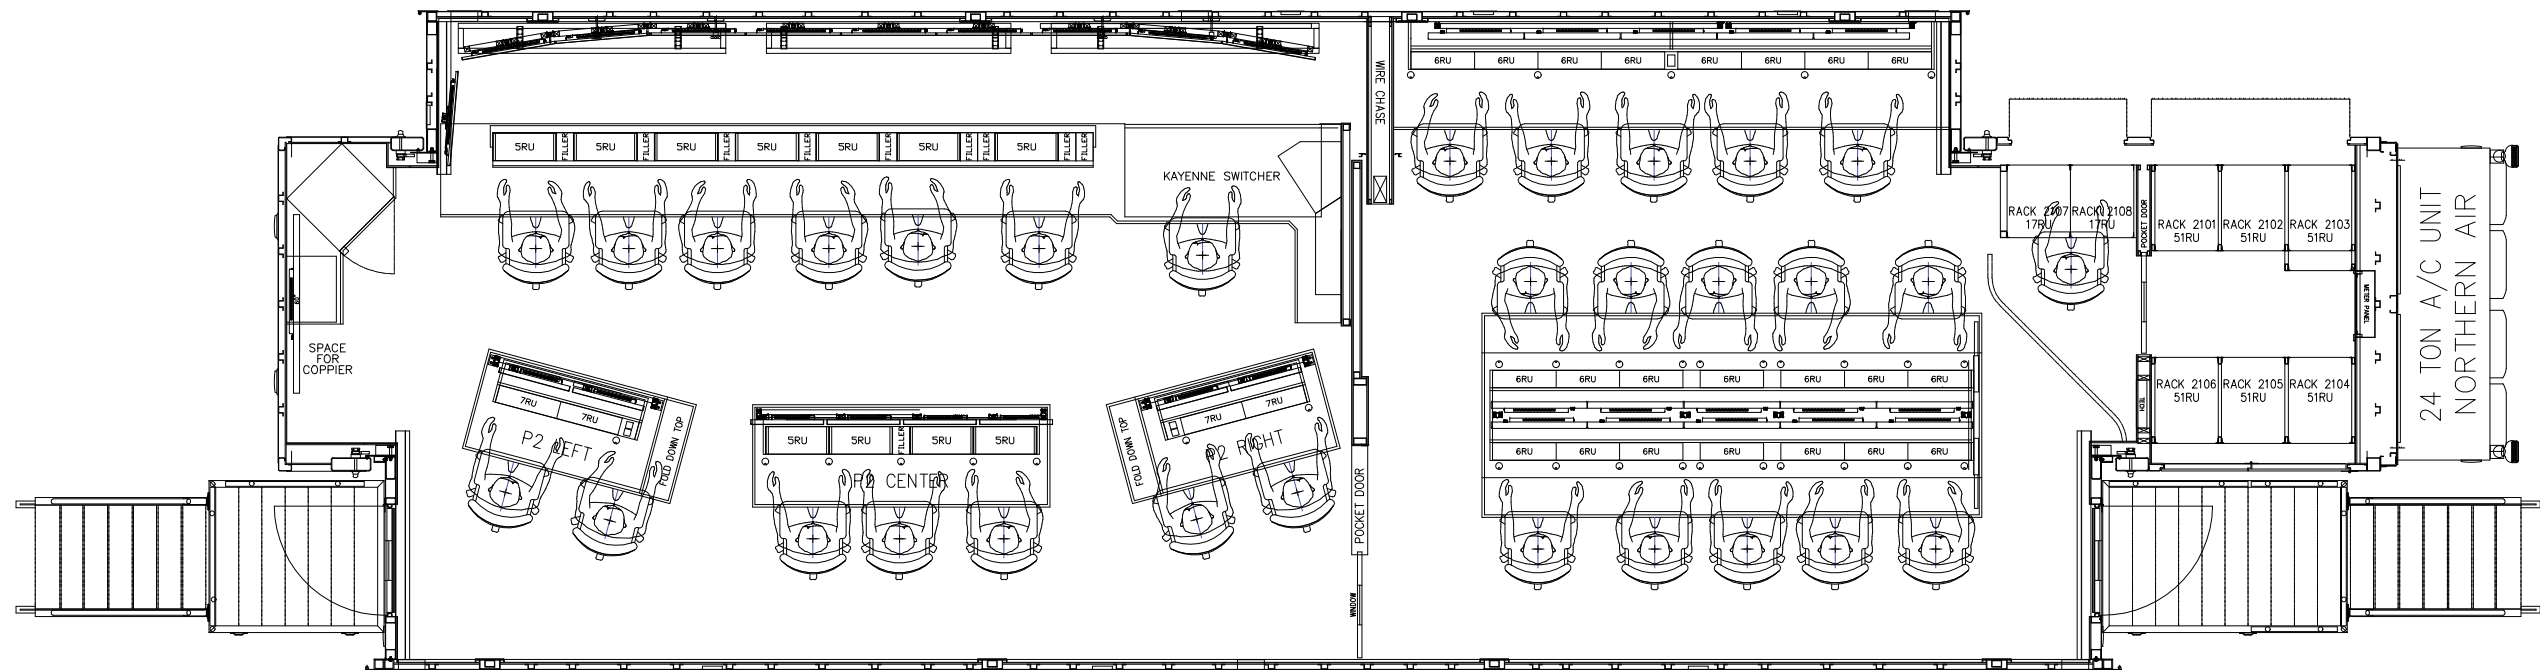

70 ft Long Working Area

PrimeOne A

70 ft Long Working Area

PrimeOne B

20 ft Wide Working Area