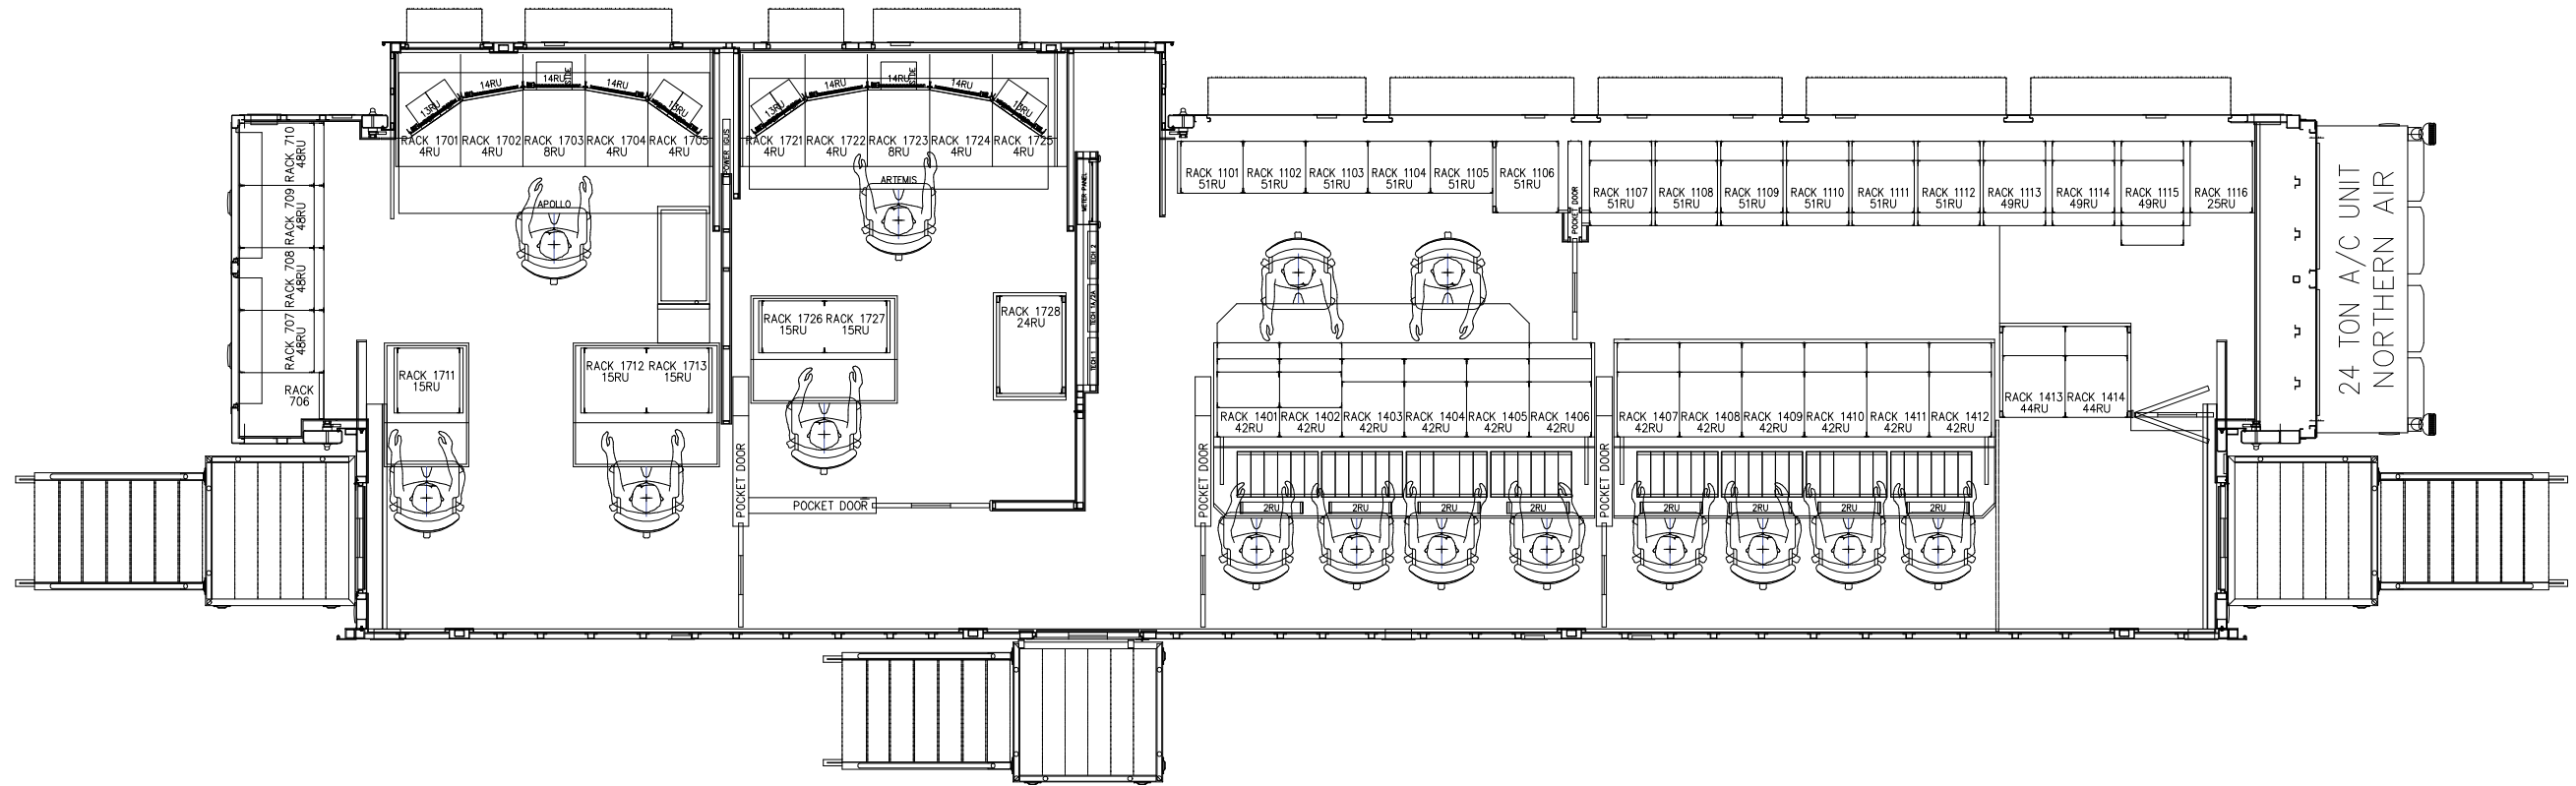

70 ft Long Working Area

PrimeOne A

70 ft Long Working Area

PrimeOne B

20 ft Wide Working Area