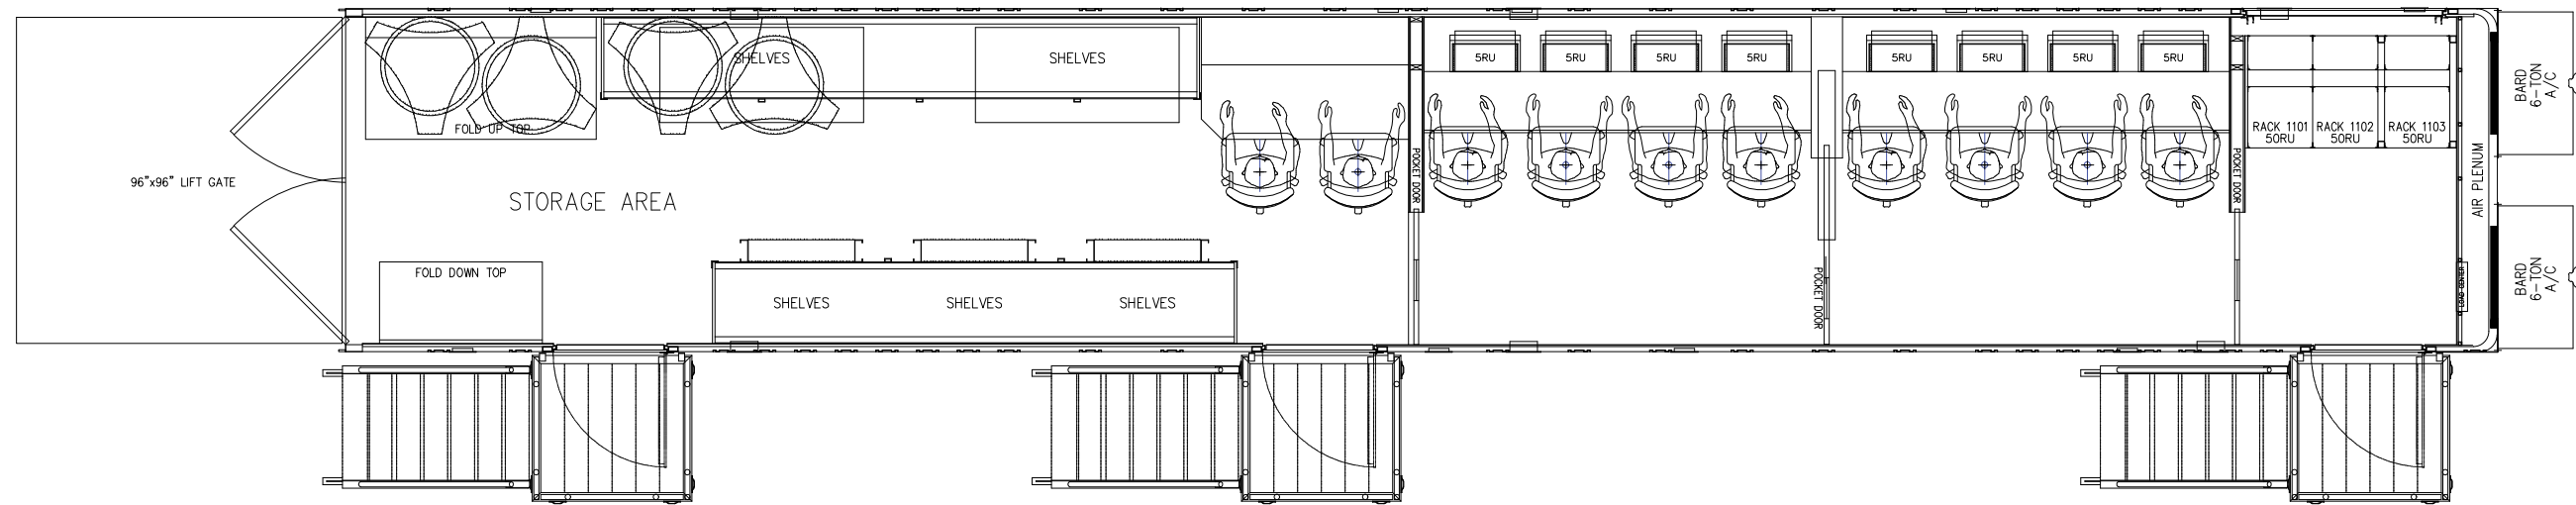

68 ft Long Working Area

19 ft Minimum Width

# MOONSHINE

68 ft Long Working Area

16 ft Working Area