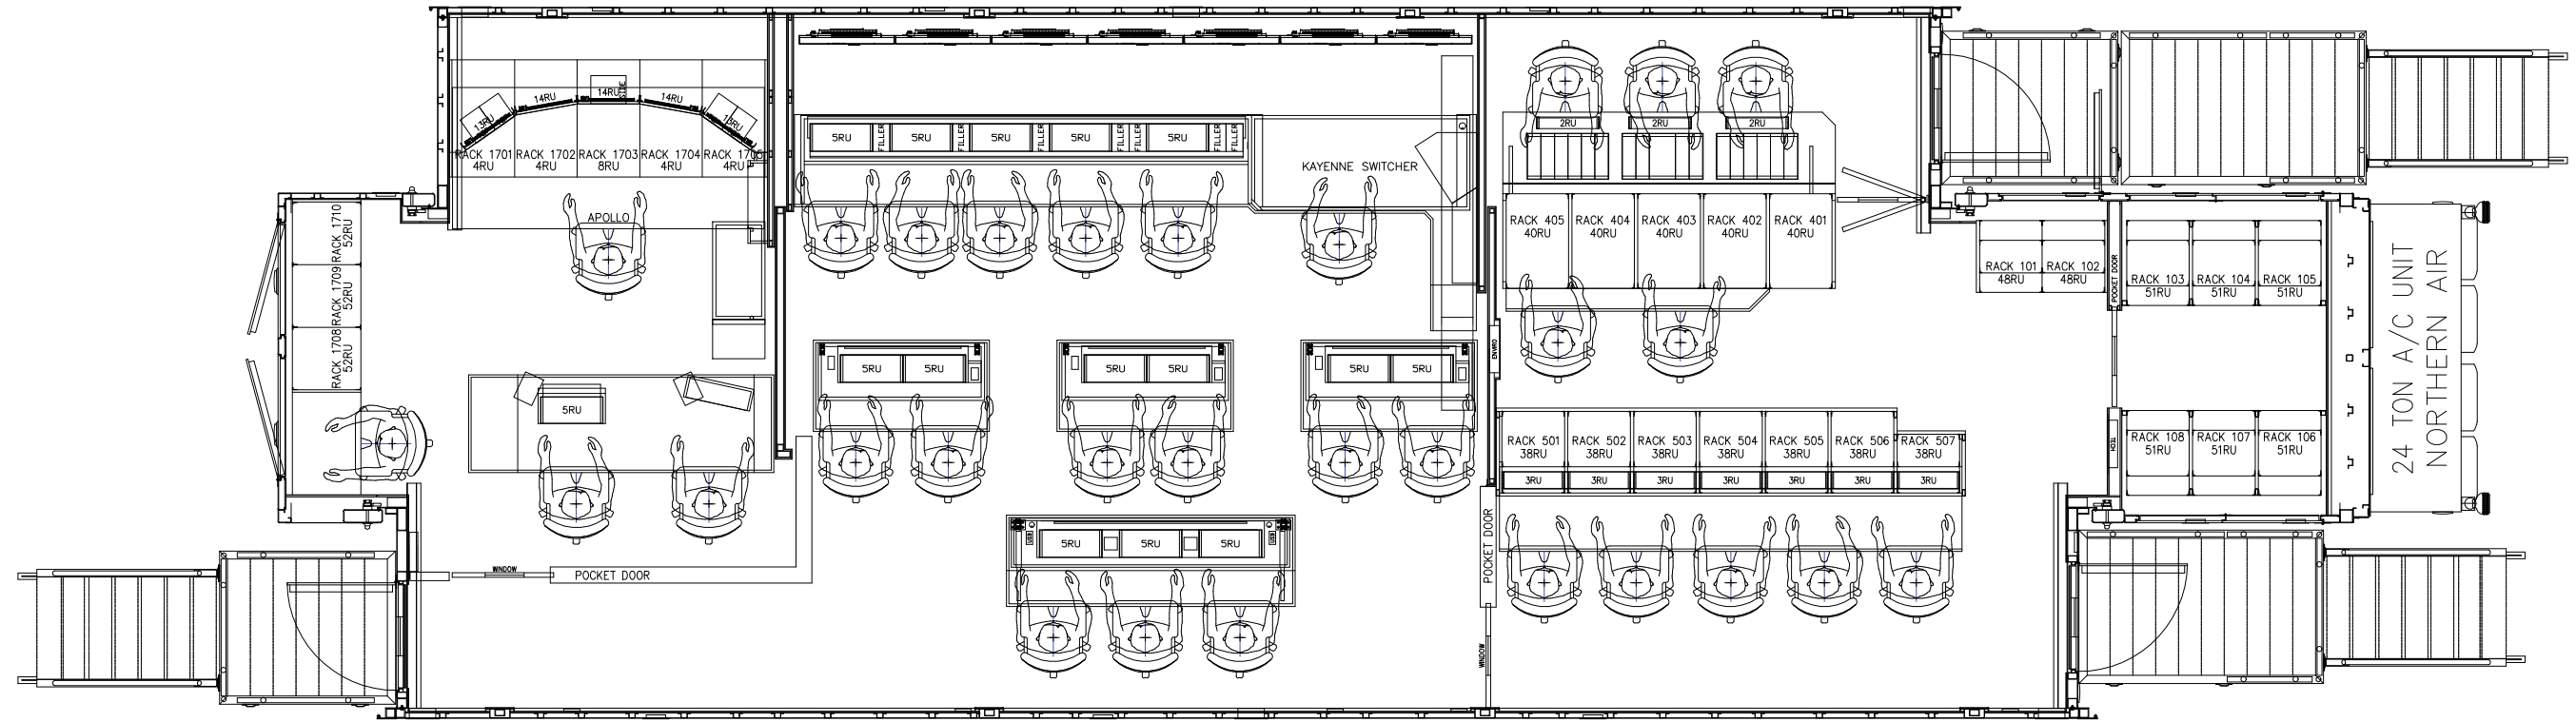

68 ft Long Working Area

19 ft Minimum Width

# MOONSHINE

68 ft Long Working Area

16 ft Working Area