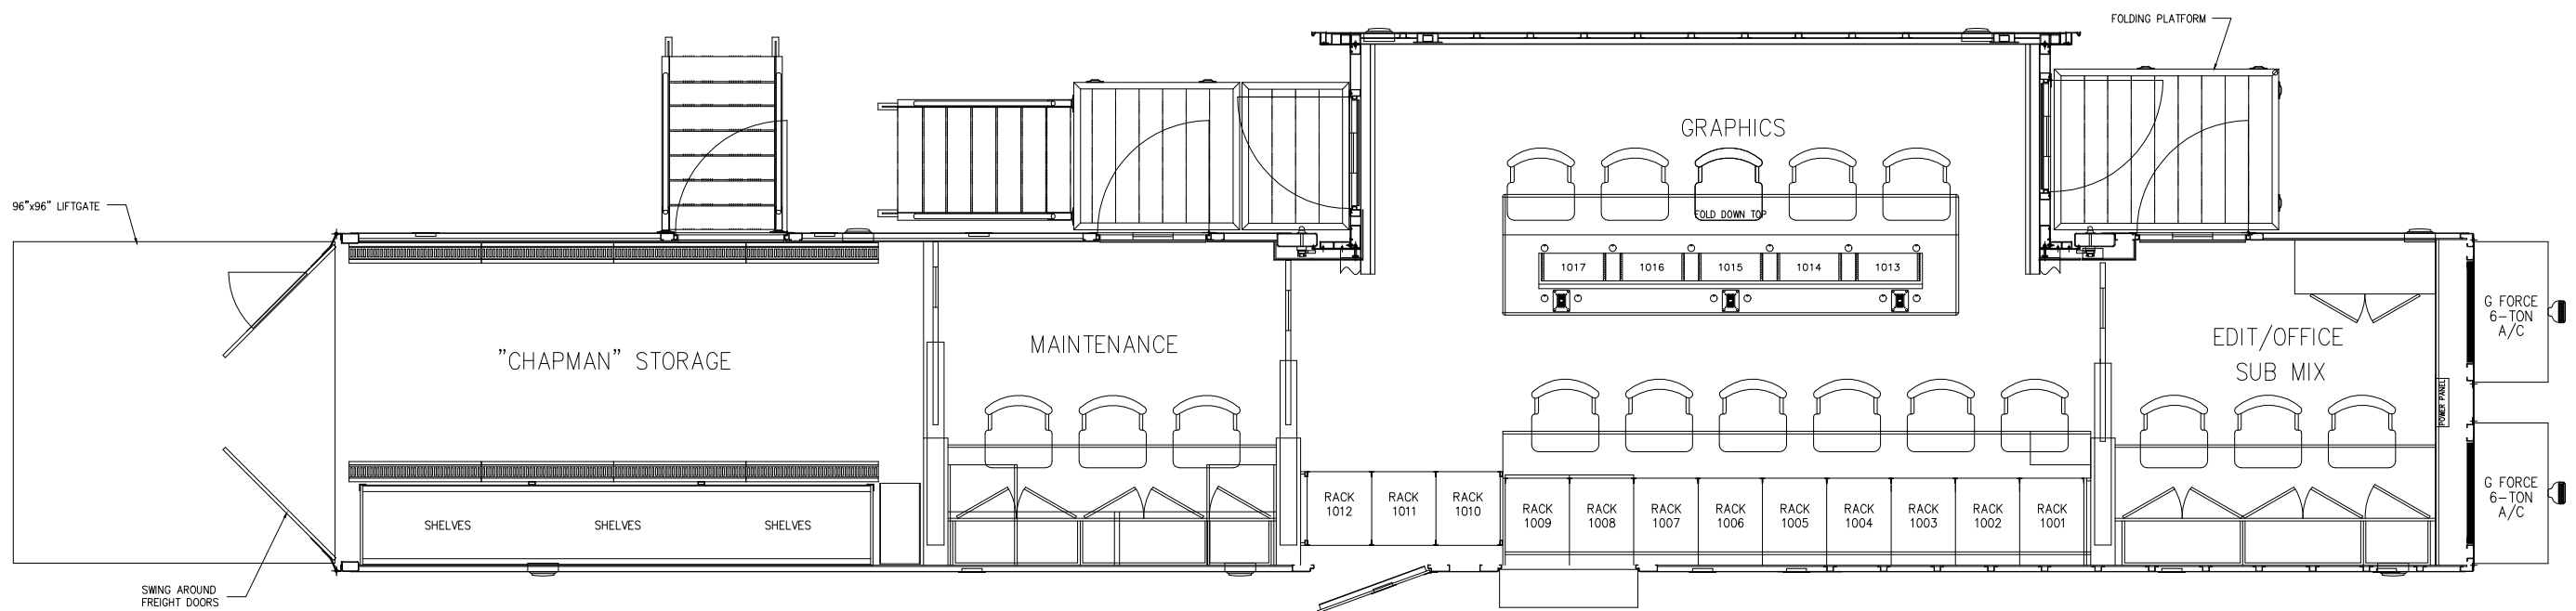

68 ft Working Area

42 ft Working Area

GCV Dynasty A and B