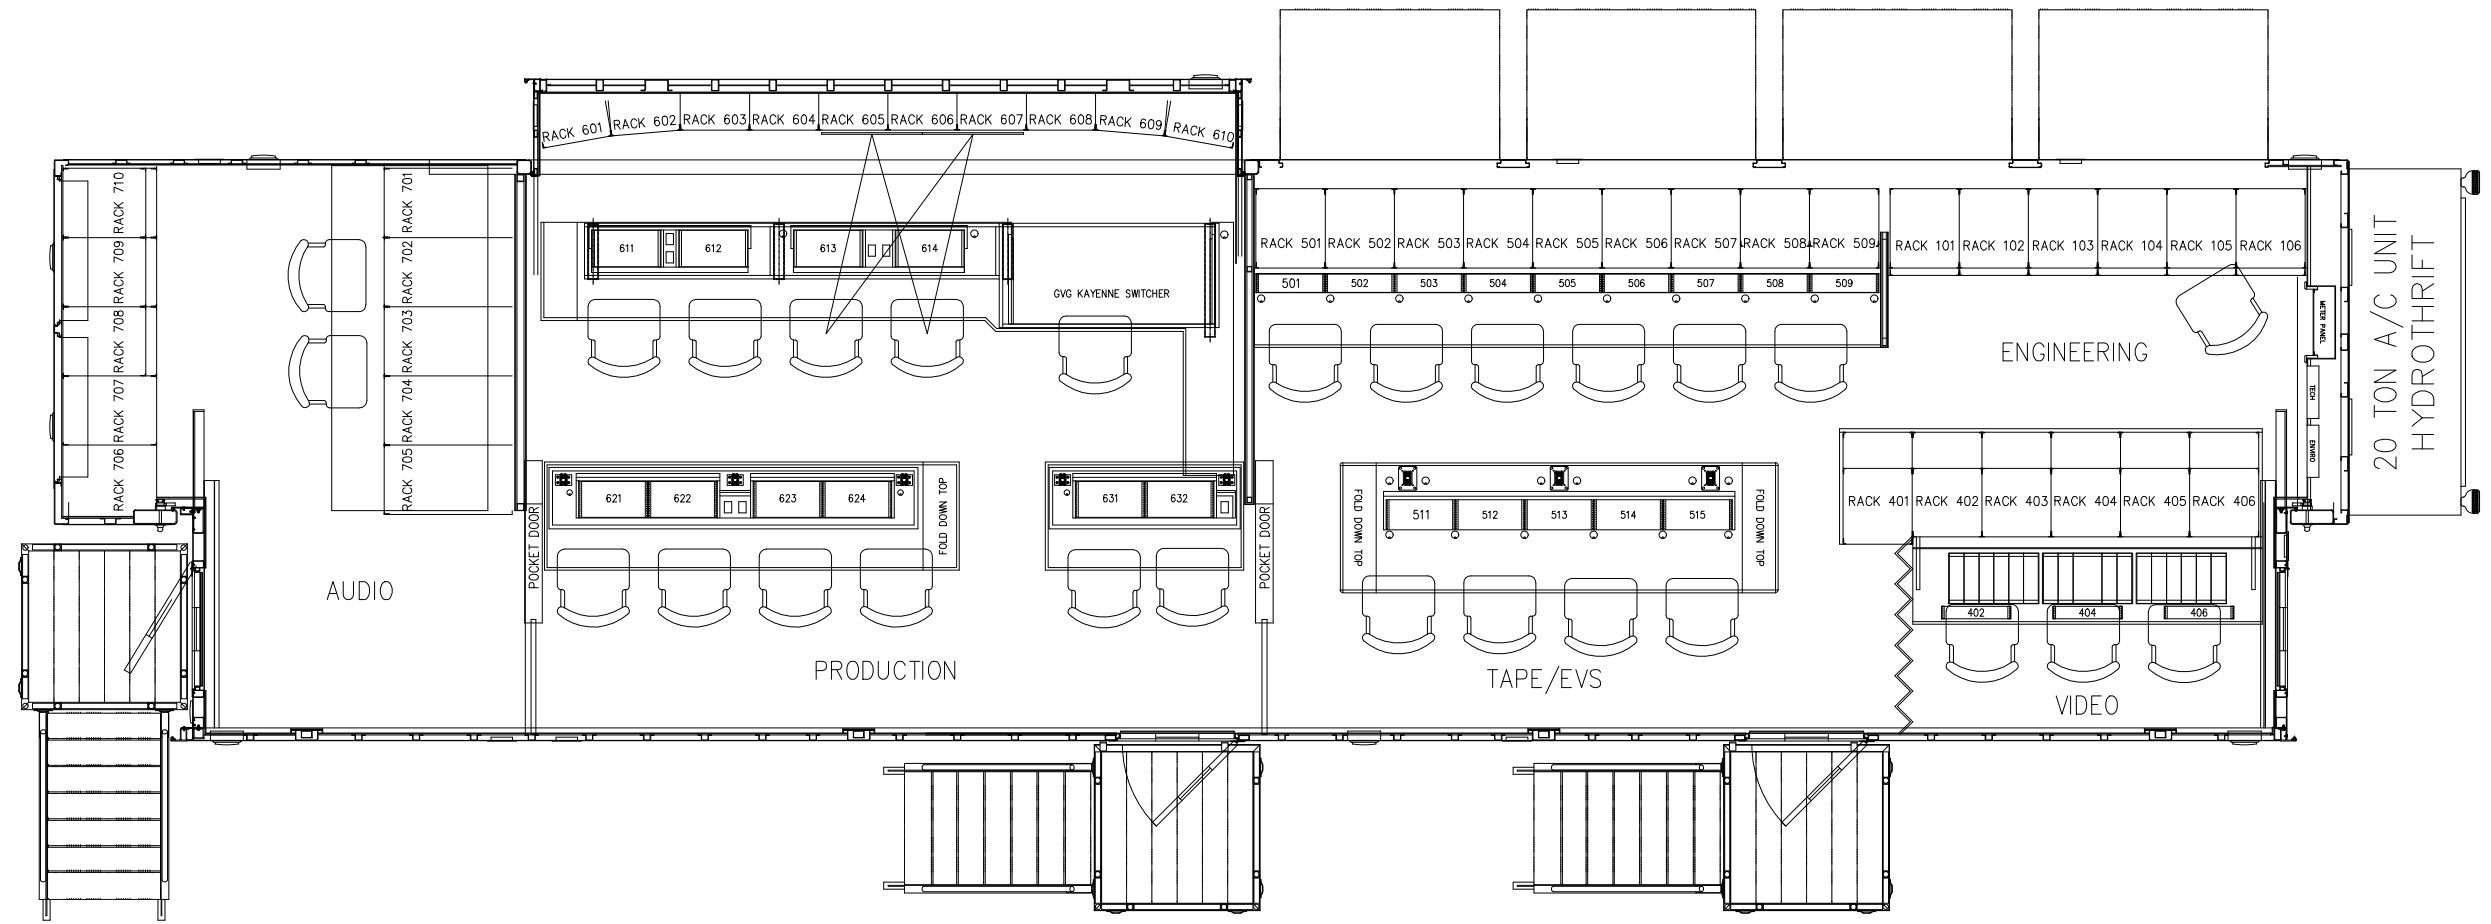

68 ft Working Area

42 ft Working Area

GCV Dynasty A and B