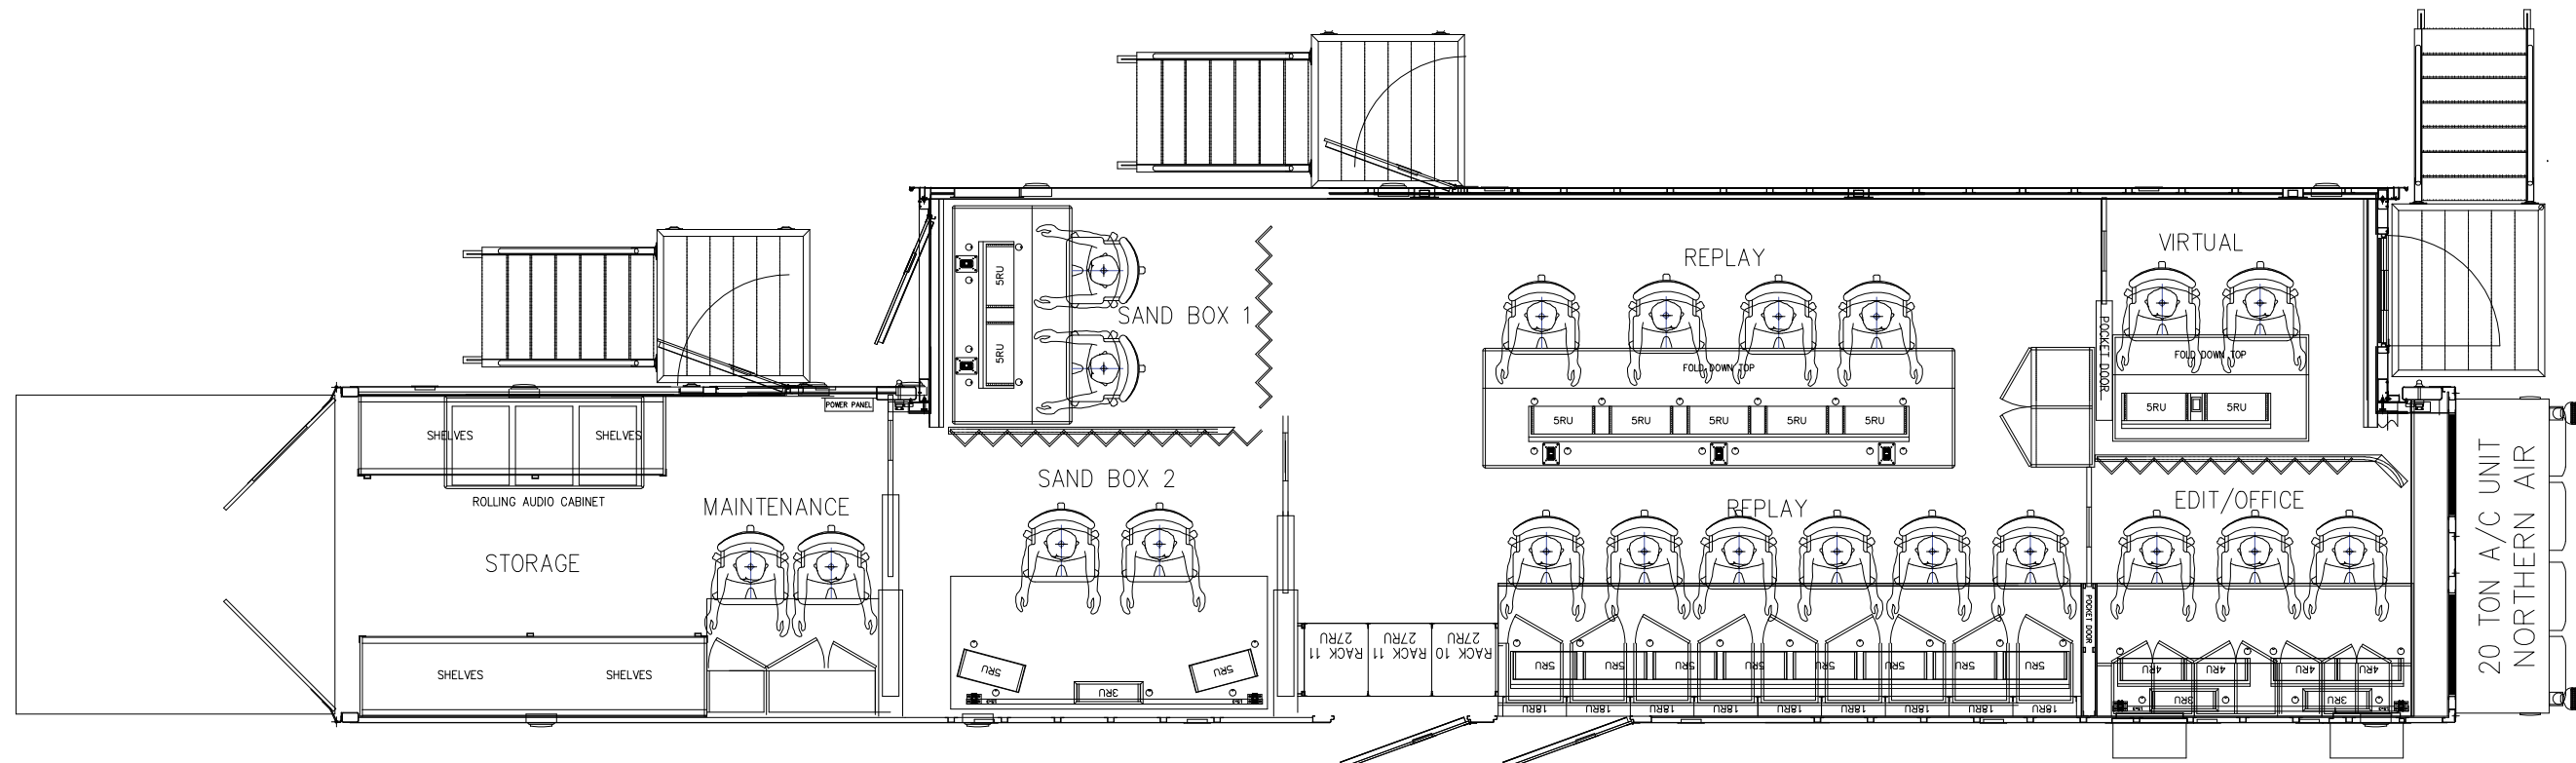

71 ft Working Area

GCV GRIDIRON A and B

45 ft Working Area