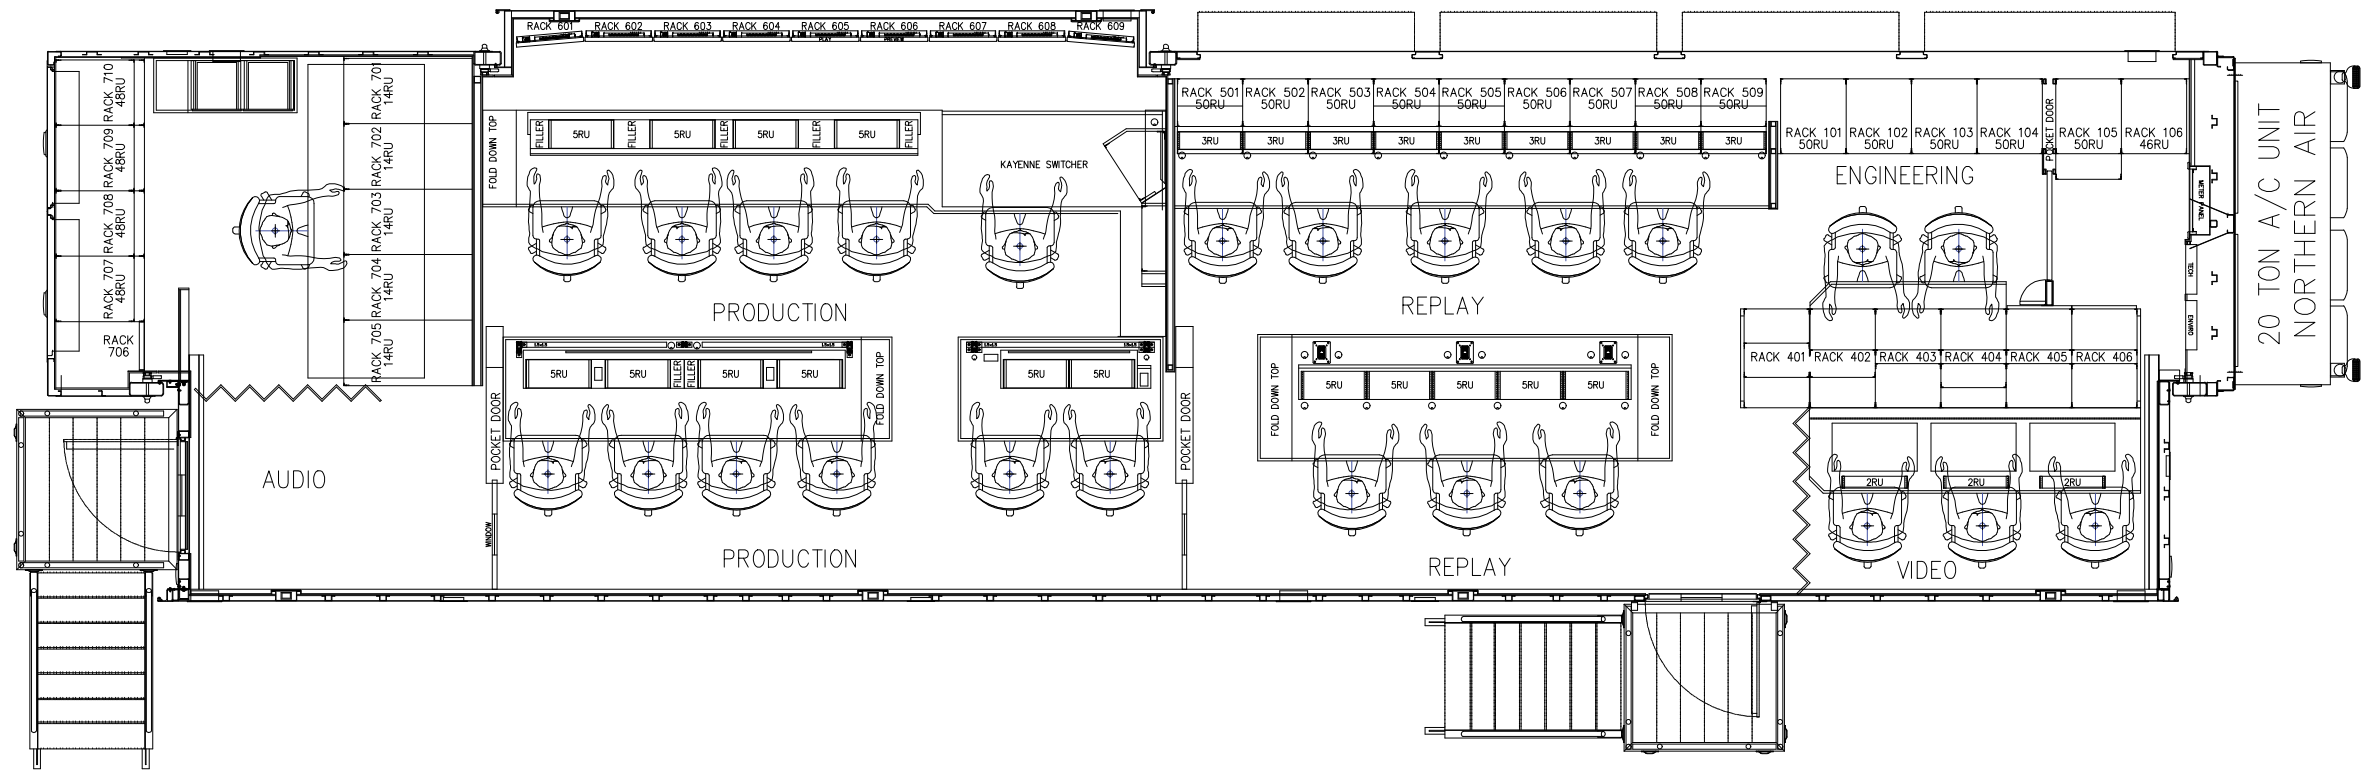

71 ft Working Area

GCV GRIDIRON A and B

45 ft Working Area