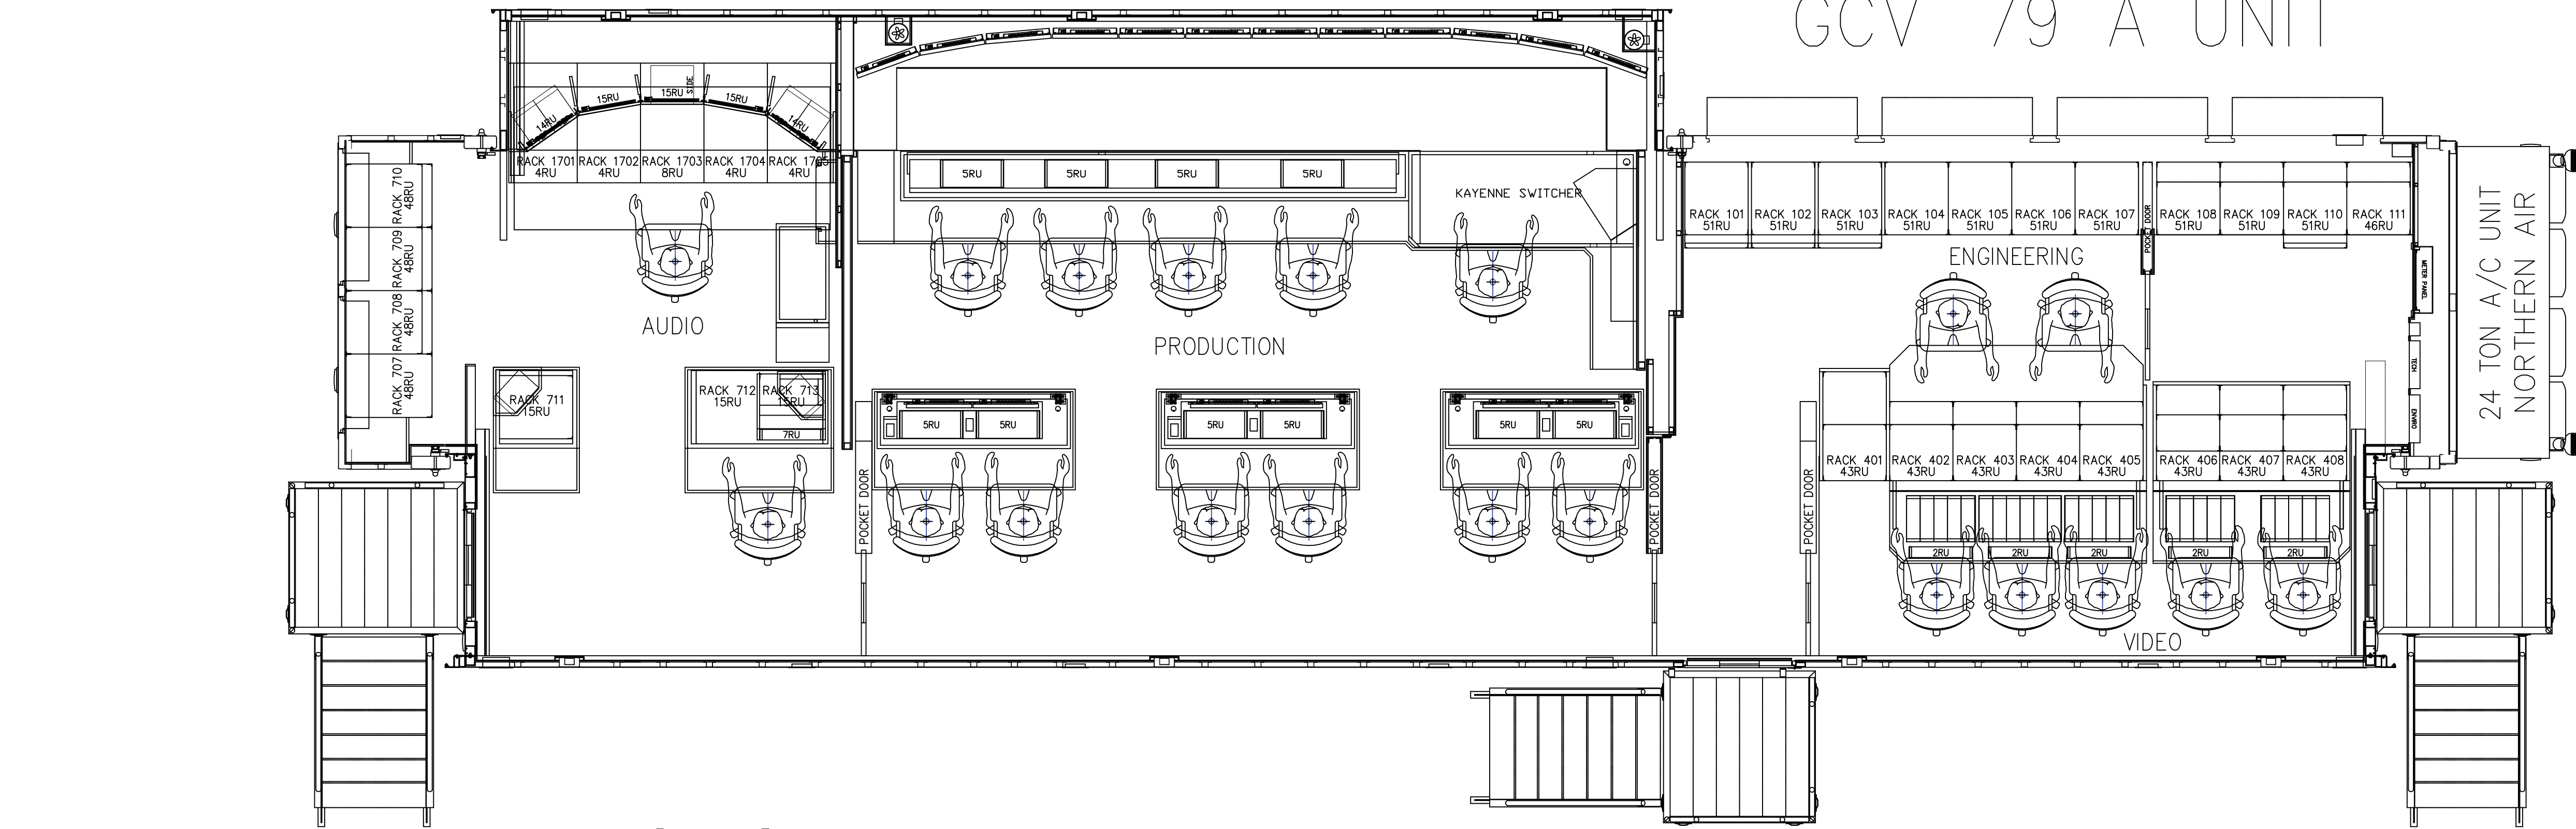

68 ft Long Working Area

GCV '79 A UNIT

36 ft Wide Working Area

GCV '79 B UNIT

POSSIBLE SIDE BY SIDE CONFIGURATION