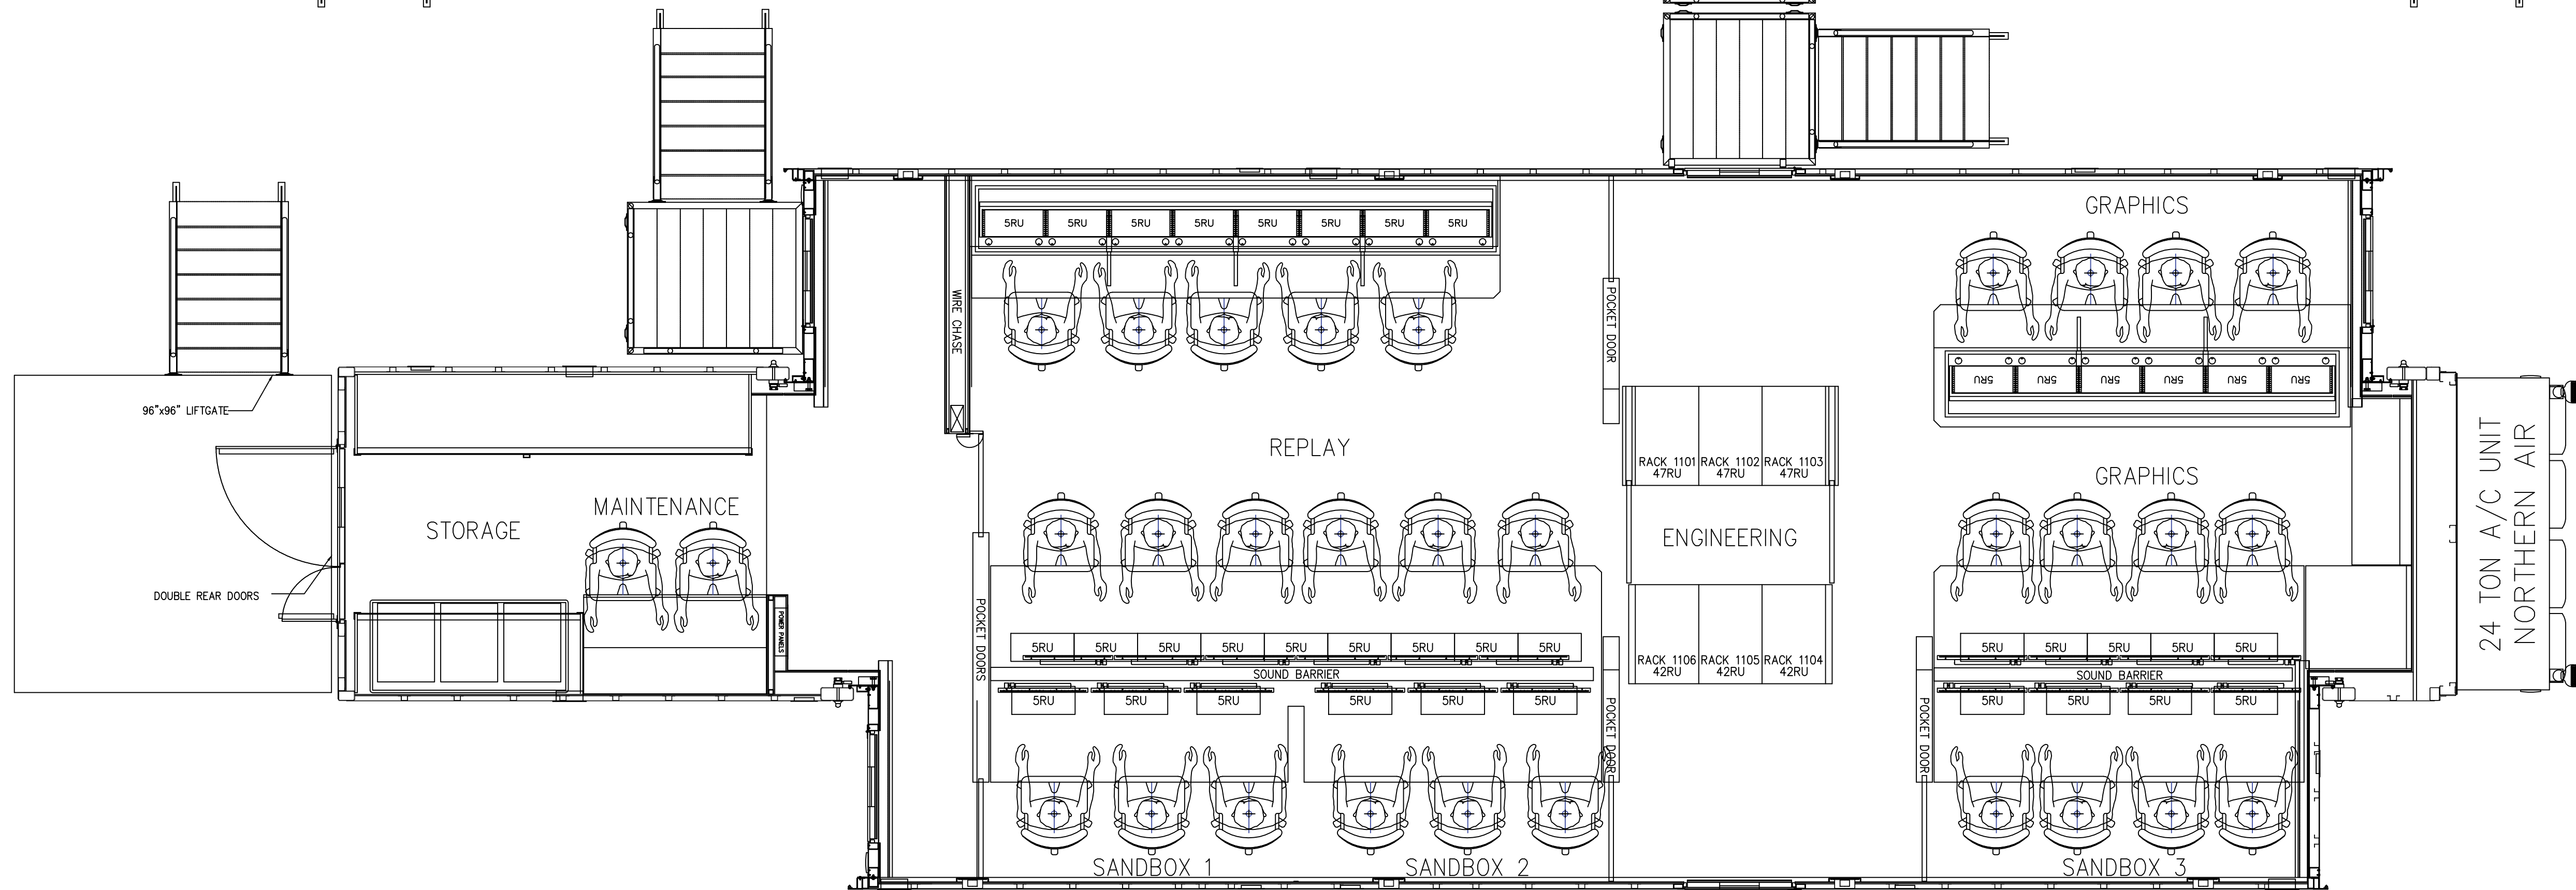

68 ft Long Working Area

GCV '79 A UNIT

36 ft Wide Working Area

GCV '79 B UNIT

POSSIBLE SIDE BY SIDE CONFIGURATION