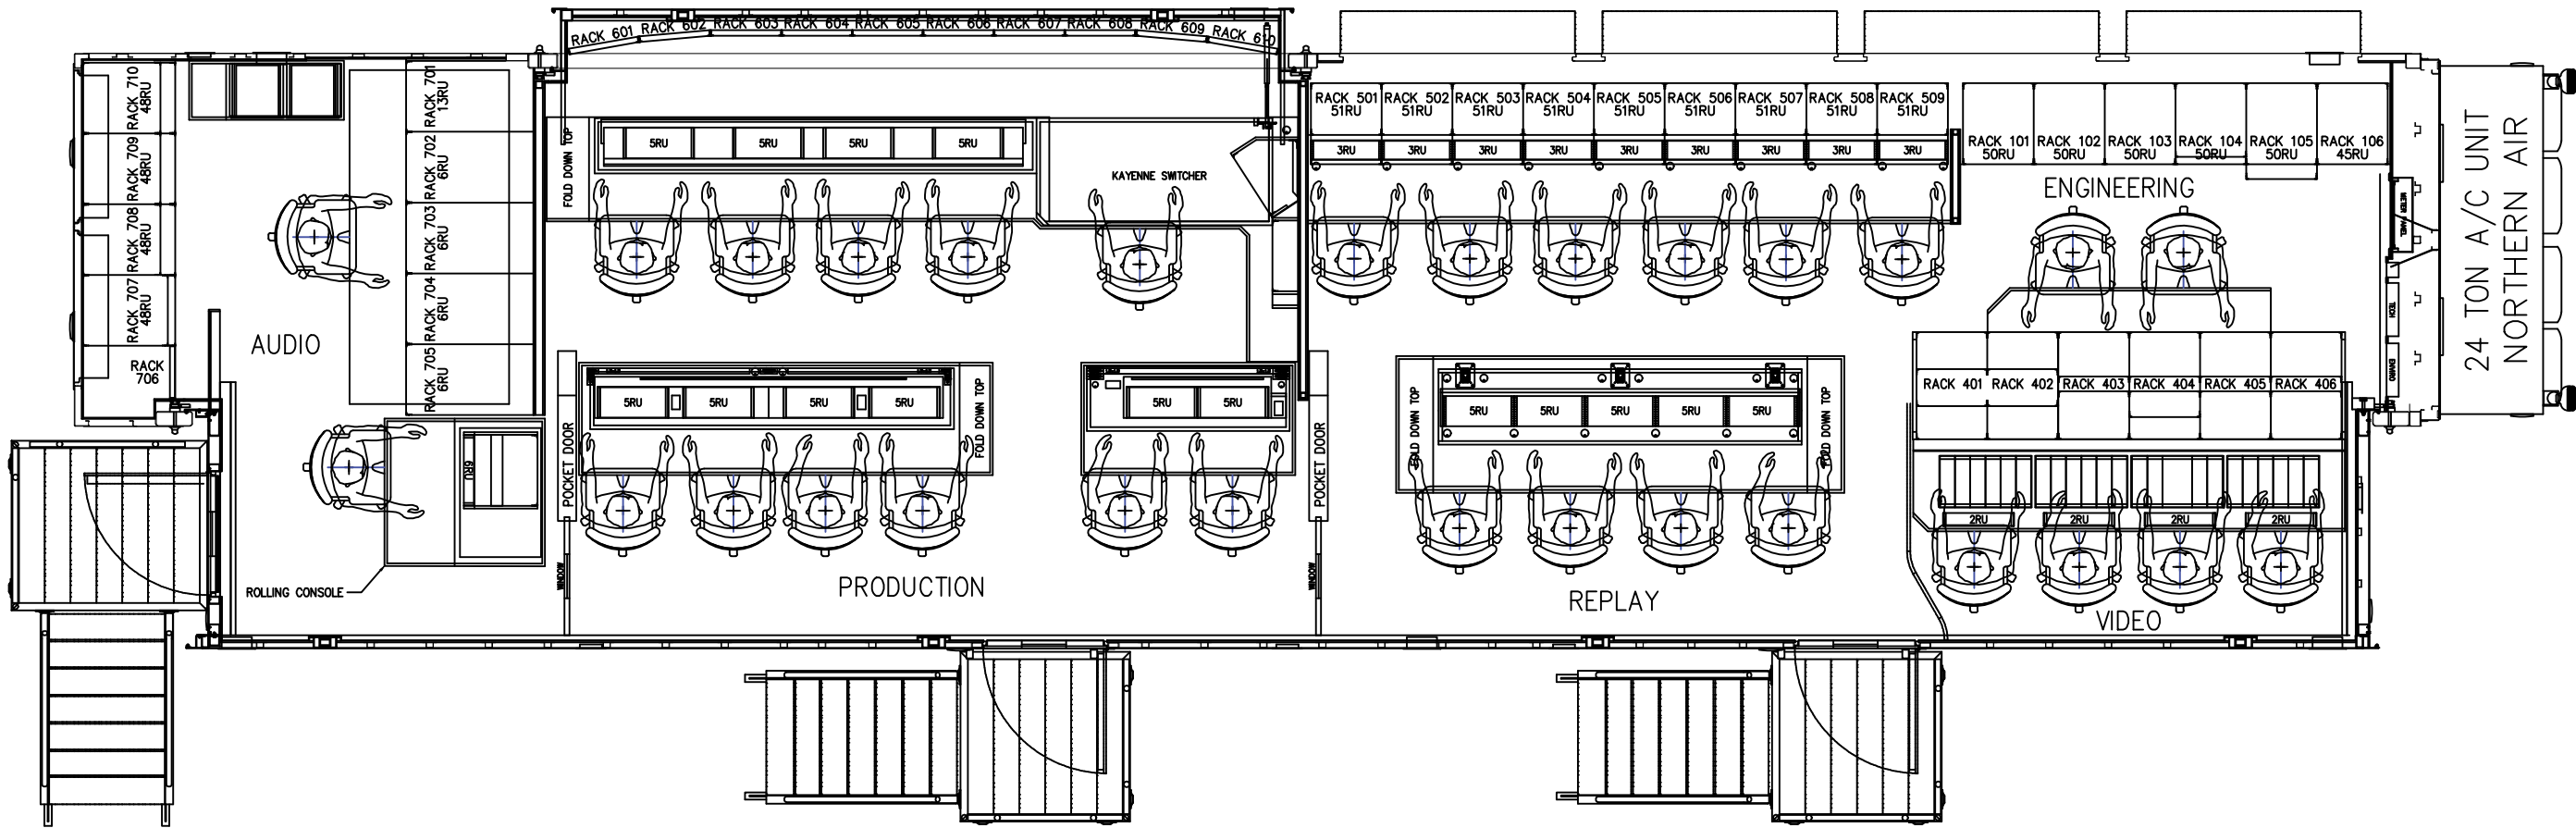

64 ft Long Working Area

22 ft Wide Working Area

GCV YOGI