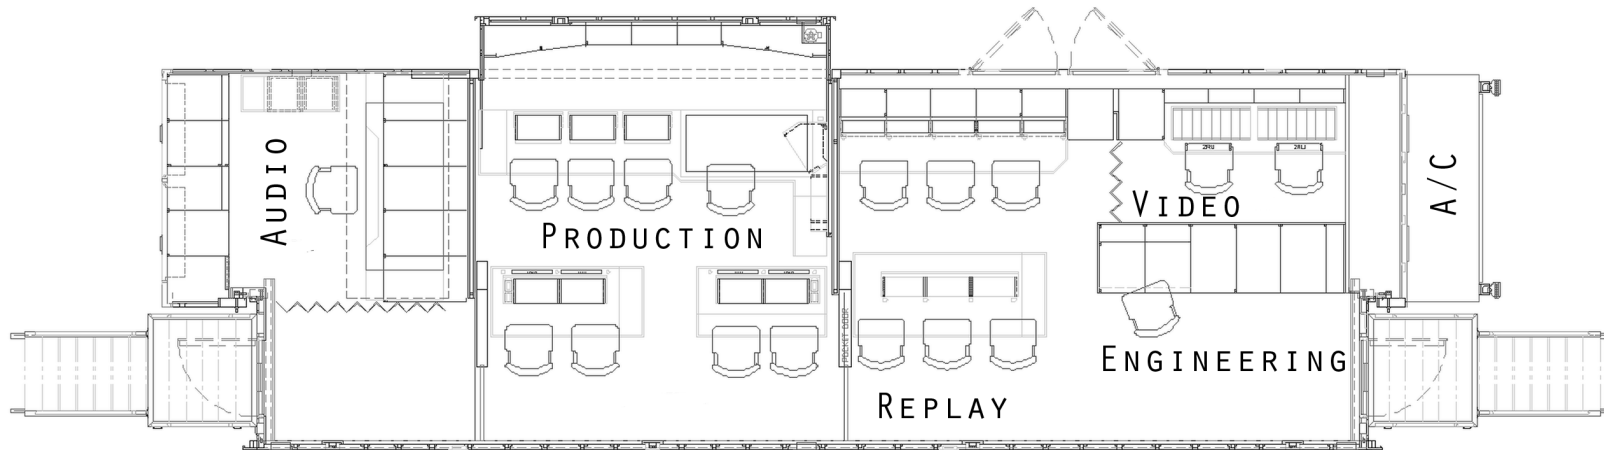

DISCOVERY

WORKING AREA LENGTH 49'

WORKING AREA WIDTH 20'

PLEASE CALL TO DISCUSS SPECIAL PARKING SITUATIONS. 603-882-5222