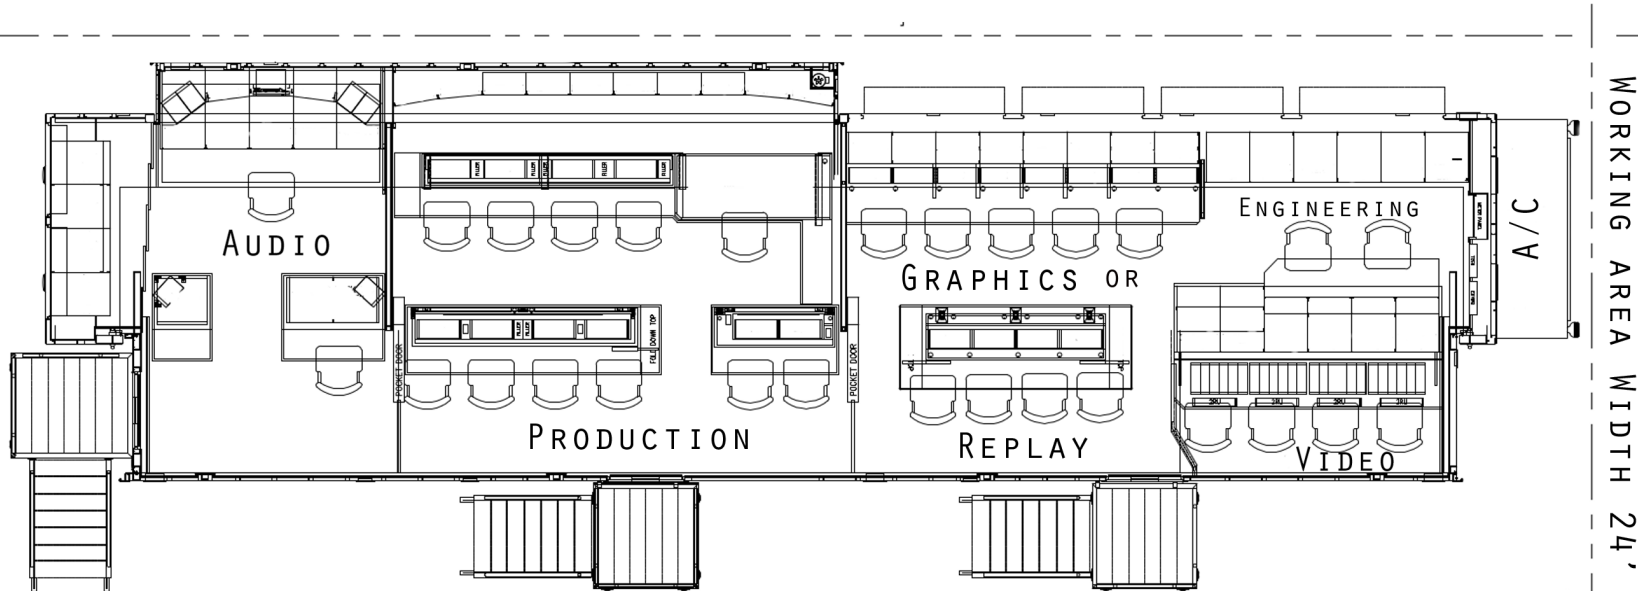

SPIRIT

WORKING AREA LENGTH 64'

PLEASE CALL TO DISCUSS SPECIAL PARKING SITUATIONS. 603-882-5222

WORKING AREA LENGTH WITH LIFTGATE DOWN 72'