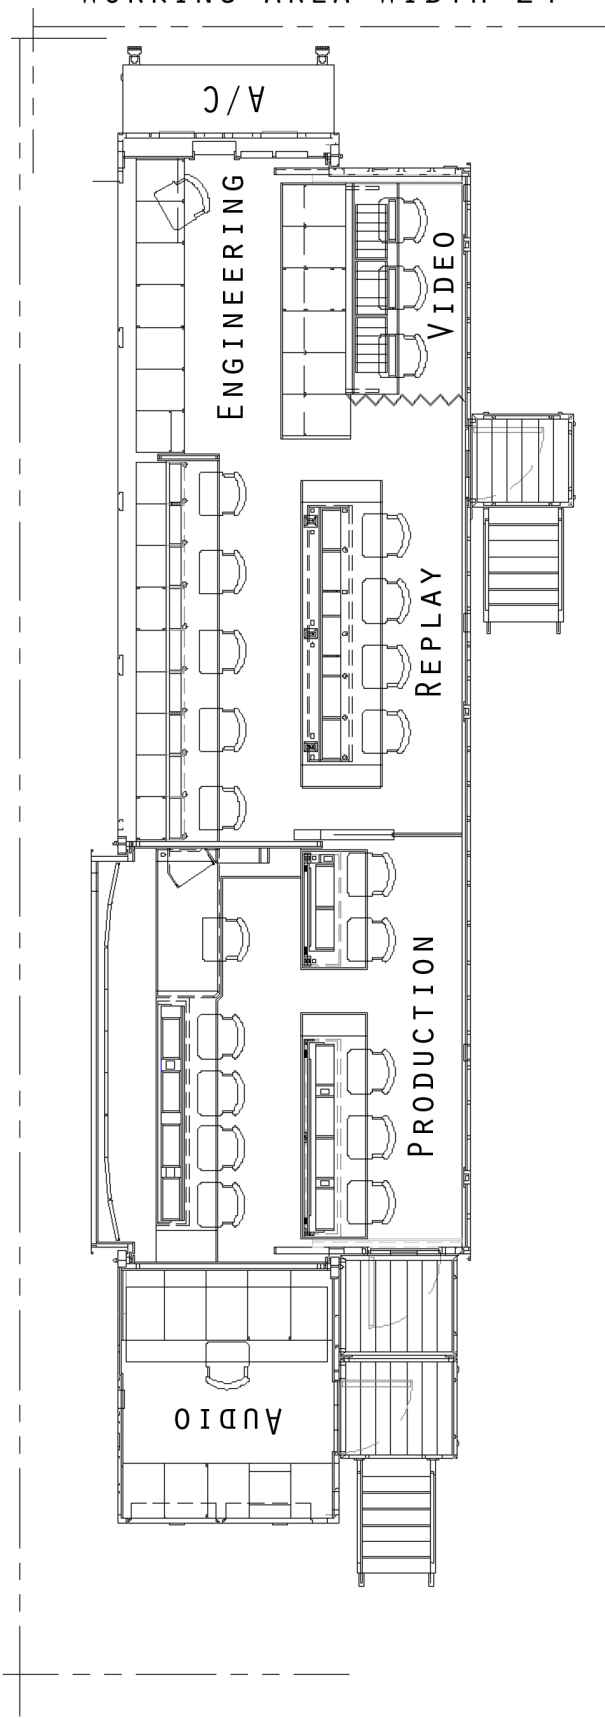

# RIVERHAWK

WORKING AREA LENGTH 64'

WORKING AREA WIDTH 24'

PLEASE CALL TO DISCUSS SPECIAL PARKING SITUATIONS. 603-882-5222