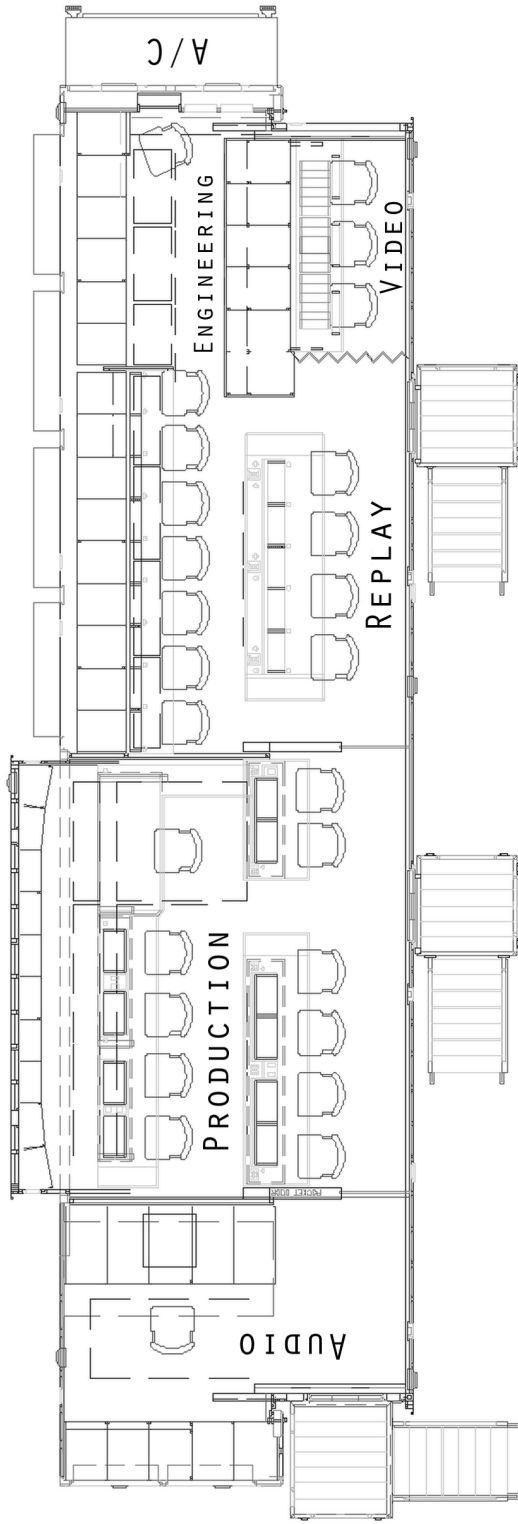

# PRIDE

WORKING AREA LENGTH 64'

WORKING AREA WIDTH 24'

PLEASE CALL TO DISCUSS SPECIAL PARKING SITUATIONS. 603-882-5222

WORKING AREA LENGTH WITH LIFTGATE DOWN 72'

WORKING AREA WIDTH 19'