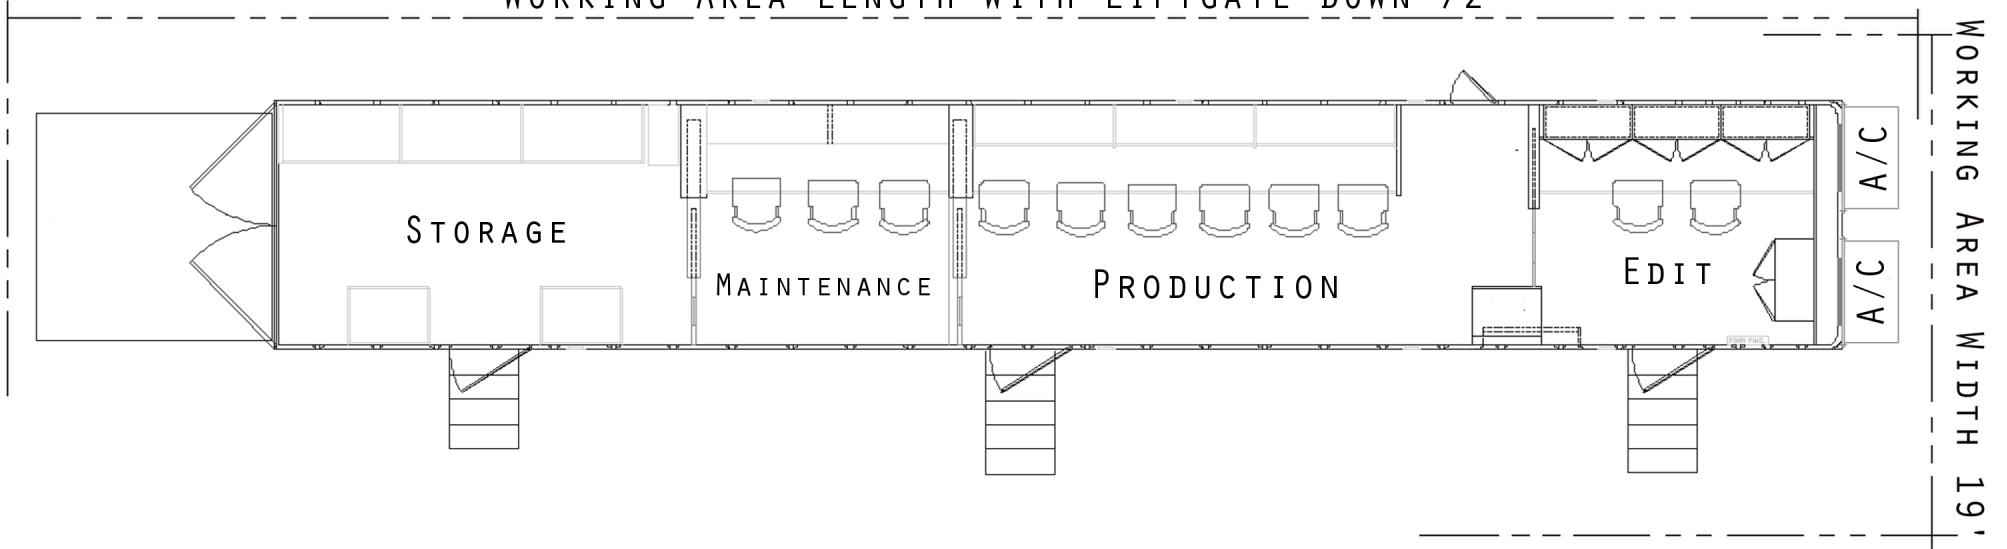

# PATRIOT

WORKING AREA LENGTH 64'

WORKING AREA WIDTH 24'

PLEASE CALL TO DISCUSS SPECIAL PARKING SITUATIONS. 603-882-5222

WORKING AREA LENGTH WITH LIFTGATE DOWN 72'

WORKING AREA WIDTH 19'