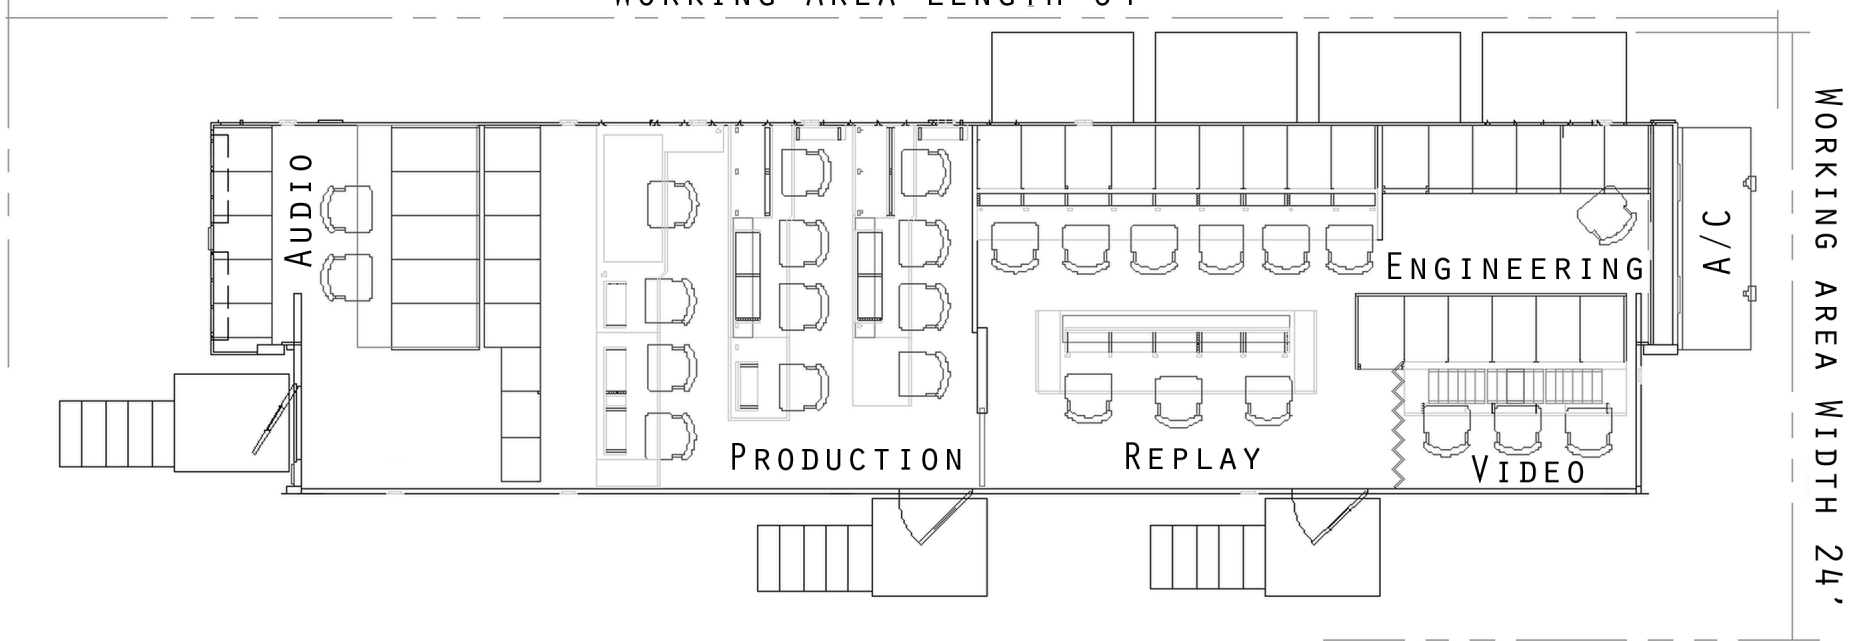

# PATRIOT

WORKING AREA LENGTH 64'

WORKING AREA WIDTH 24'

PLEASE CALL TO DISCUSS SPECIAL PARKING SITUATIONS. 603-882-5222

WORKING AREA LENGTH WITH LIFTGATE DOWN 72'

WORKING AREA WIDTH 19'