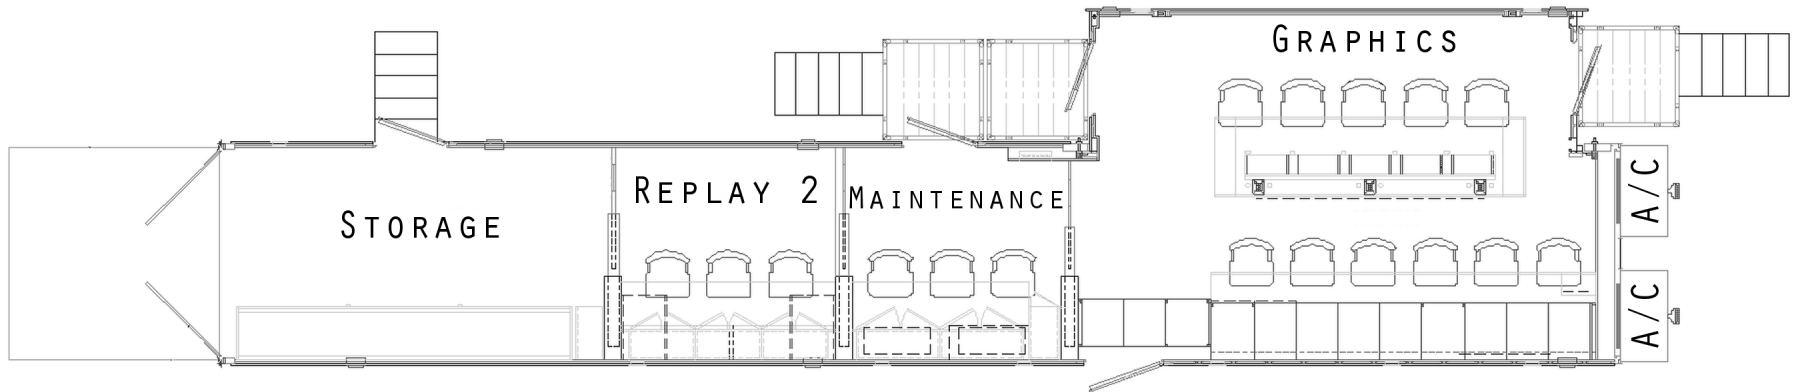

LIBERTY

WORKING AREA LENGTH 64'

WORKING AREA WIDTH 24'

PLEASE CALL TO DISCUSS SPECIAL PARKING SITUATIONS. 603-882-5222

WORKING AREA LENGTH WITH LIFTGATE DOWN 72'

WORKING AREA WIDTH 19'