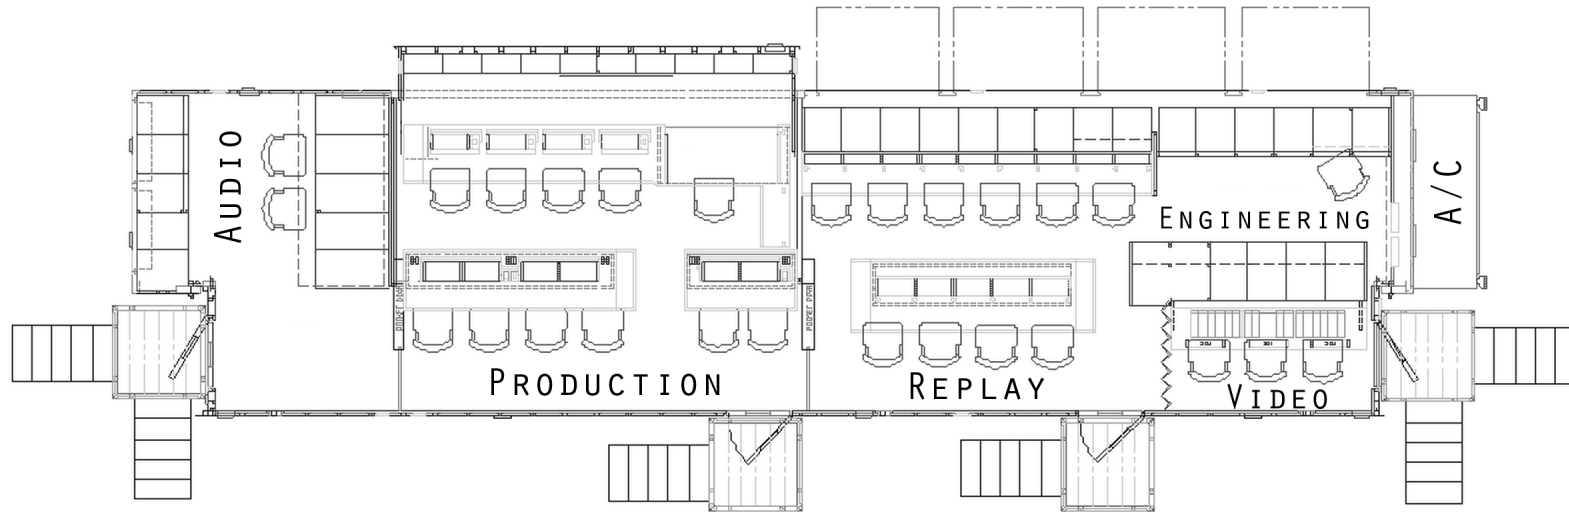

LIBERTY

WORKING AREA LENGTH 64'

WORKING AREA WIDTH 24'

PLEASE CALL TO DISCUSS SPECIAL PARKING SITUATIONS. 603-882-5222

WORKING AREA LENGTH WITH LIFTGATE DOWN 72'

WORKING AREA WIDTH 19'