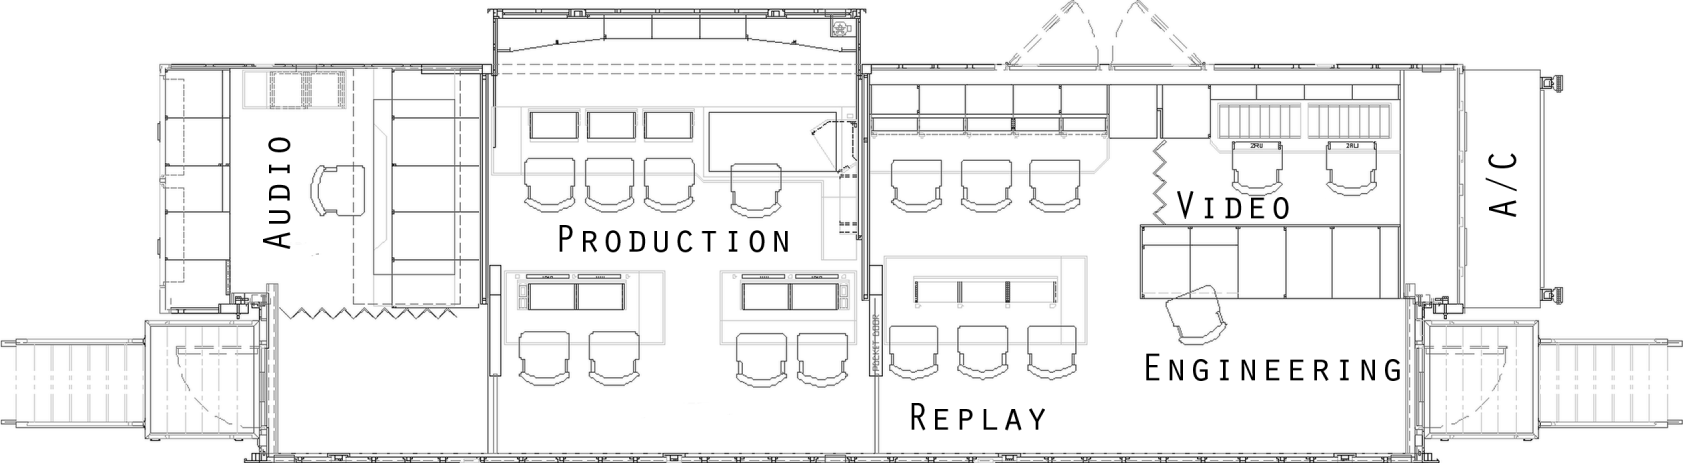

# GEMINI

WORKING AREA LENGTH 49'

WORKING AREA WIDTH 20'

PLEASE CALL TO DISCUSS SPECIAL PARKING SITUATIONS. 603-882-5222