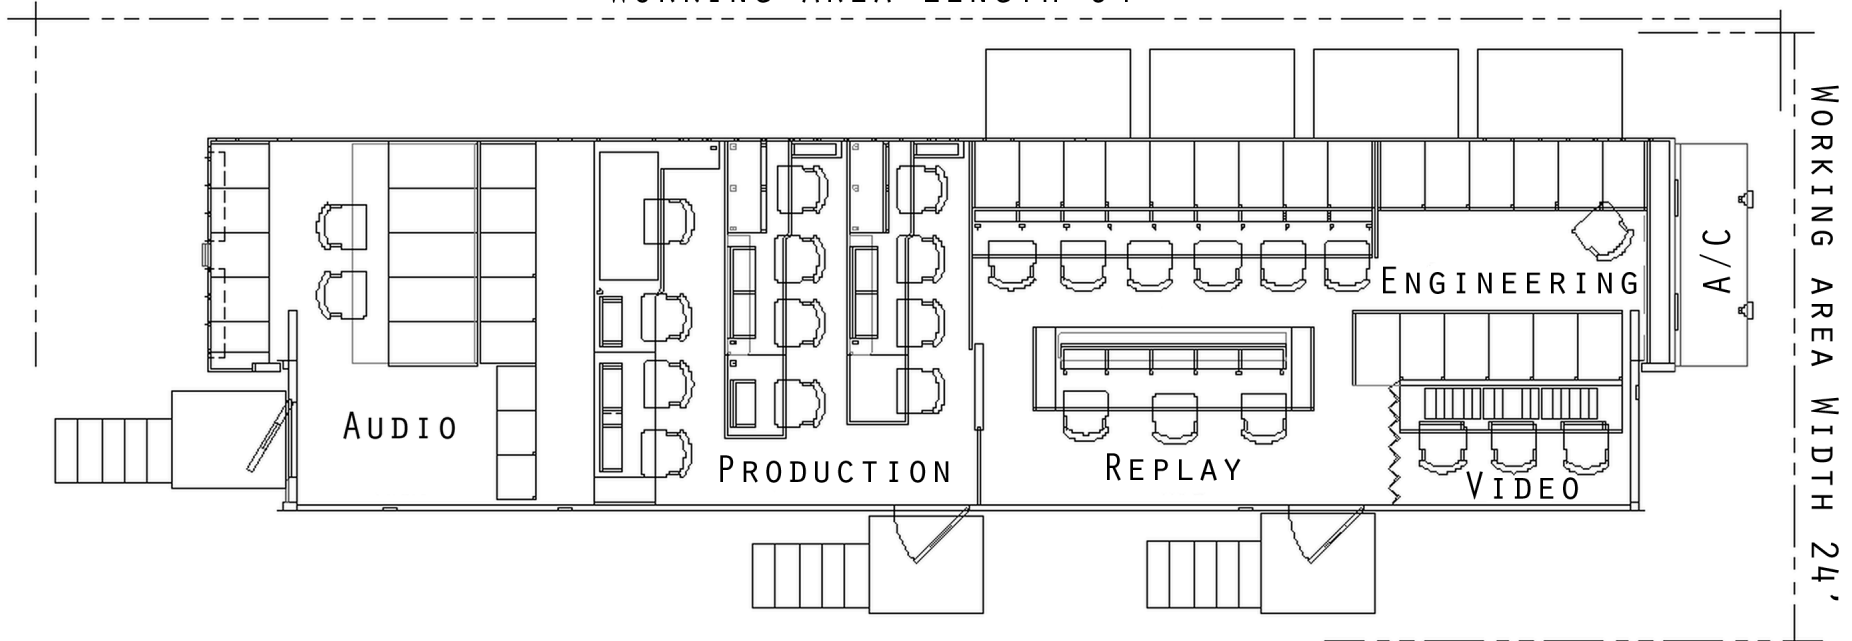

# FREEDOM

WORKING AREA LENGTH 64'

PLEASE CALL TO DISCUSS SPECIAL PARKING SITUATIONS. 603-882-5222

WORKING AREA LENGTH WITH LIFTGATE DOWN 72'