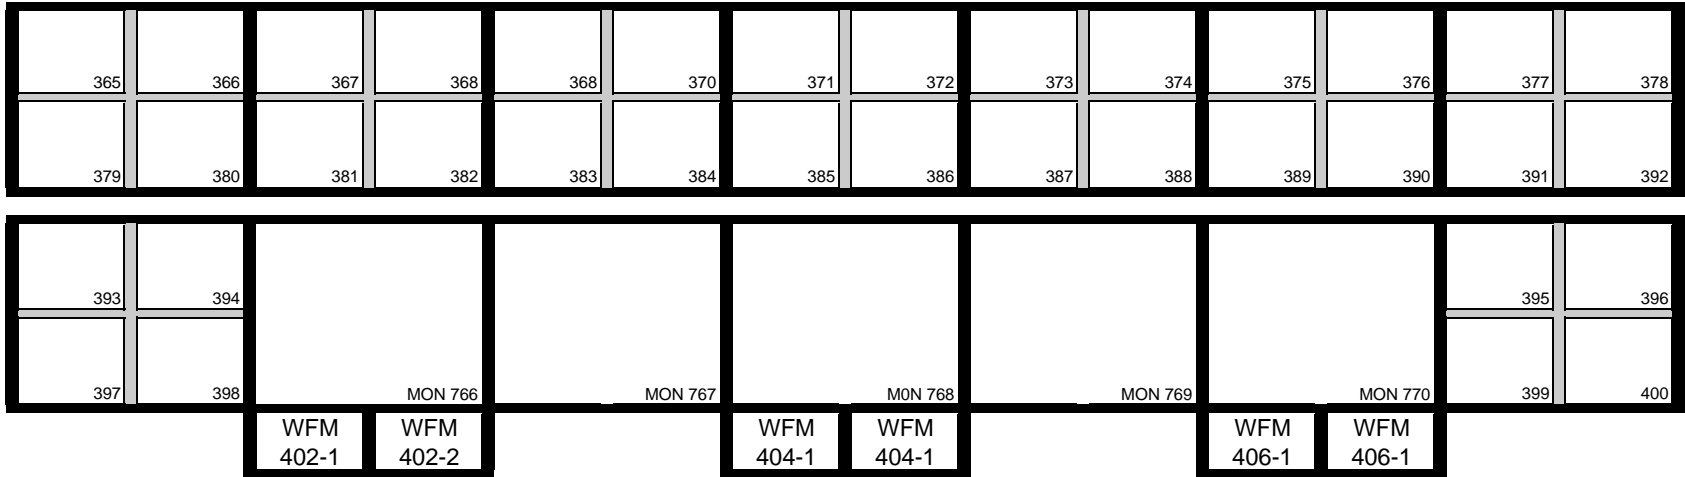

- FX HD-Video Monitor Wall

| TUB # | SHOW # | VIDEO TIES | TALLYS | F/S INPUTS |
|-------|--------|------------|--------|------------|
| 1 | | 401 | 83 | 1 |
| 2 | | 402 | 84 | 2 |
| 3 | | 403 | 85 | 3 |
| 4 | | 404 | 86 | 4 |
| 5 | | 405 | 87 | 5 |
| 6 | | 406 | 88 | 6 |
| 7 | | 407 | | 7 |
| 8 | | 408 | | 8 |
| 9 | | | | 9 |
| 10 | | | | 10 |
| 11 | | | | 11 |
| 12 | | | | 12 |
| 13 | | | | 13 |
| 14 | | | | 14 |
| 15 | | | | 15 |
| 16 | | | | 16 |
| 17 | | | | 17 |
| 18 | | | | 18 |
| 19 | | | | 19 |
| 20 | | | | 20 |