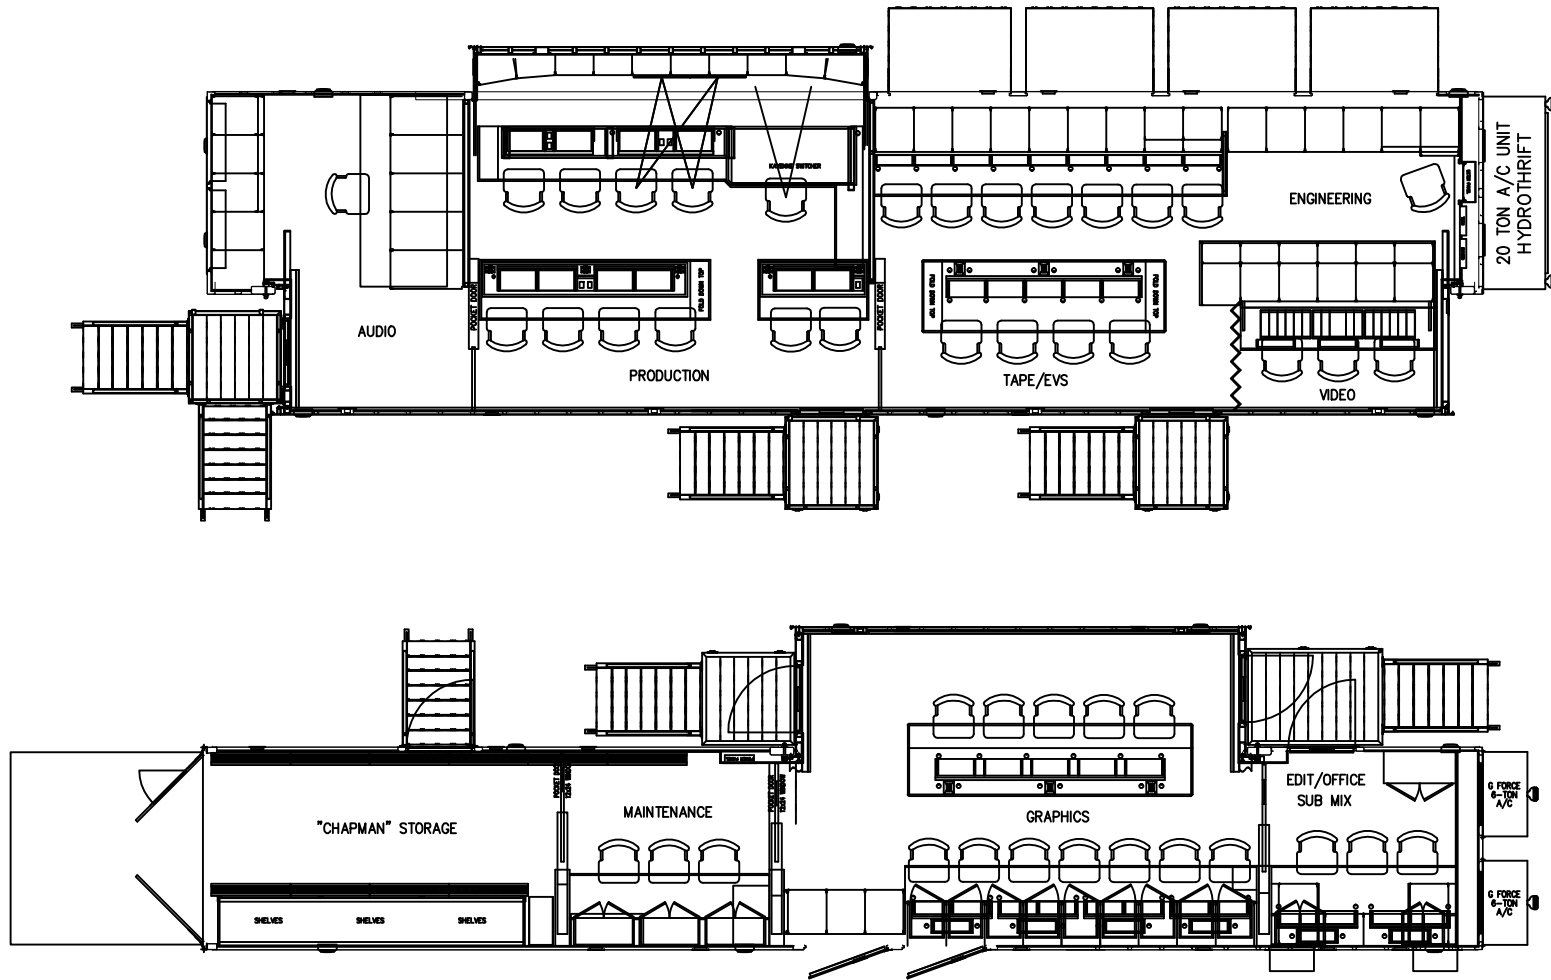

71 ft Working Area

45 ft Working Area

GCV VICTORY A and B