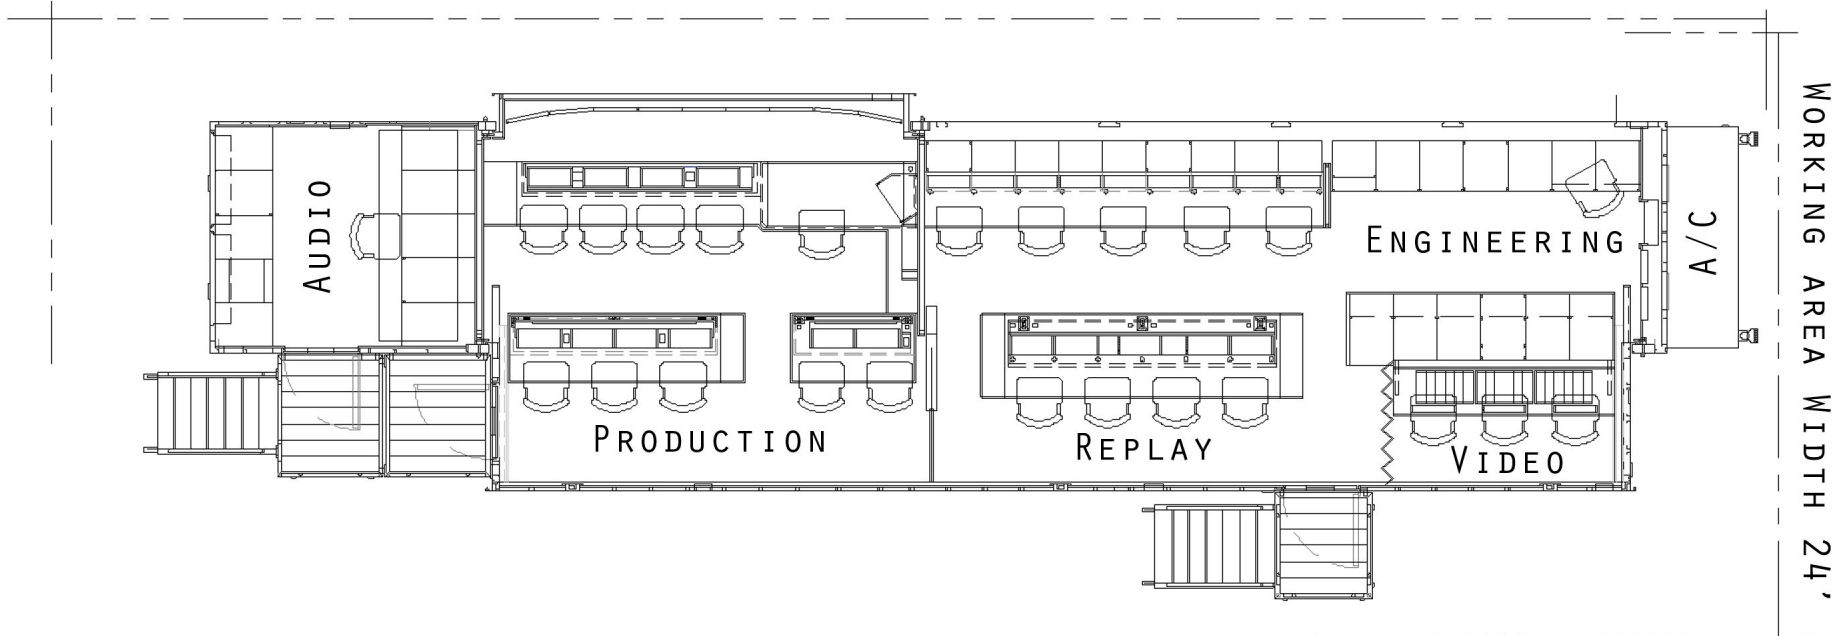

Webby

WORKING AREA LENGTH 64'

PLEASE CALL TO DISCUSS SPECIAL PARKING SITUATIONS. 603-882-5222