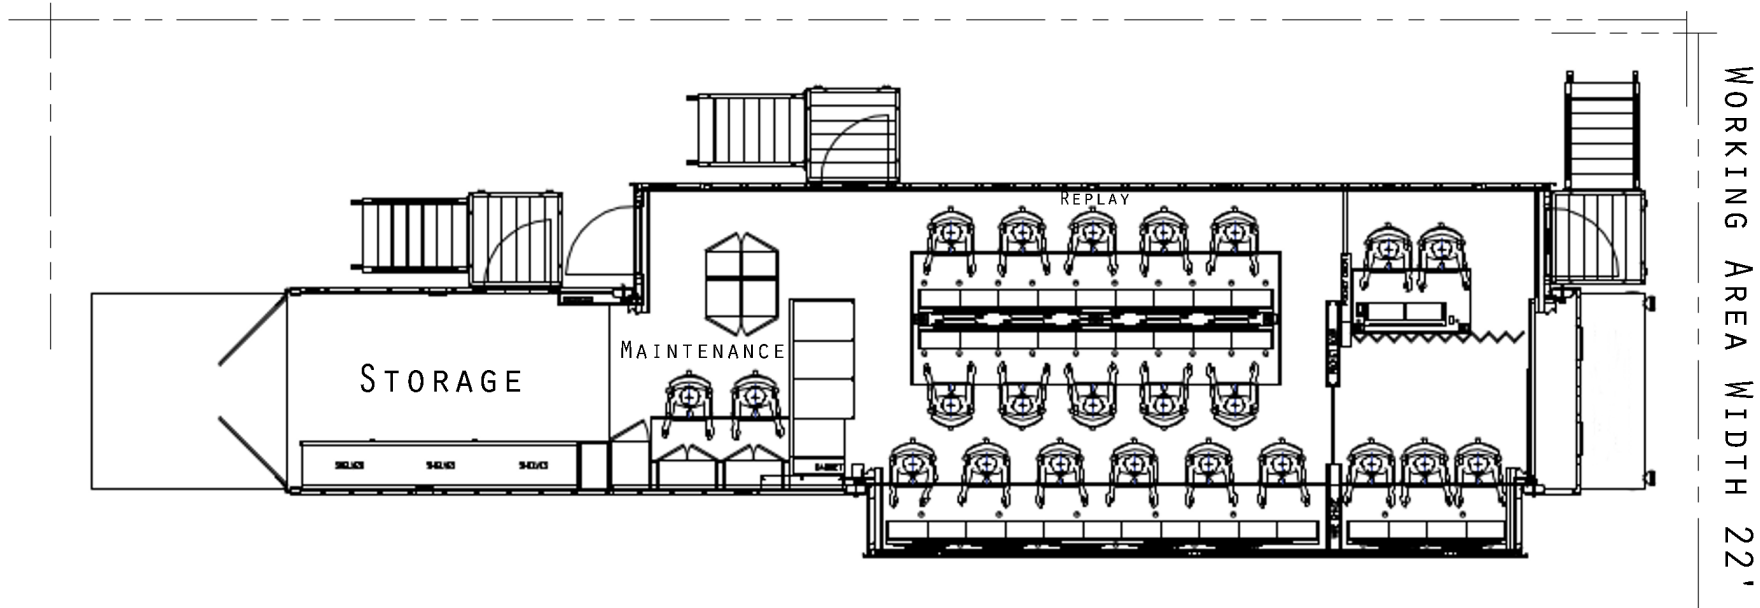

# ENCORE A

WORKING AREA LENGTH 64'

WORKING AREA WIDTH 24'

# ENCORE B

PLEASE CALL TO DISCUSS SPECIAL PARKING SITUATIONS. 603-882-5222

WORKING AREA LENGTH 64'

WORKING AREA WIDTH 28'

# ENCORE C

WORKING AREA LENGTH 72'

PLEASE CALL TO DISCUSS SPECIAL PARKING SITUATIONS. 603-882-5222