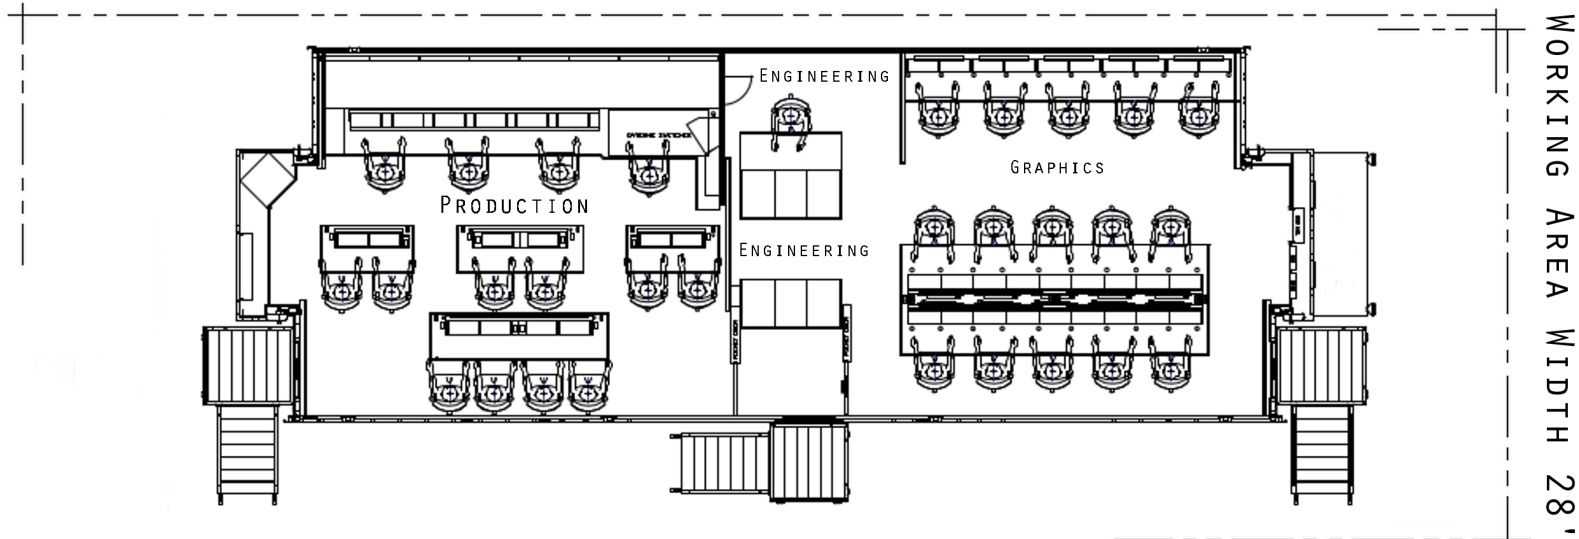

# ENCORE A

WORKING AREA LENGTH 64'

WORKING AREA WIDTH 24'

# ENCORE B

PLEASE CALL TO DISCUSS SPECIAL PARKING SITUATIONS. 603-882-5222

WORKING AREA LENGTH 64'

WORKING AREA WIDTH 28'

# ENCORE C

WORKING AREA LENGTH 72'

PLEASE CALL TO DISCUSS SPECIAL PARKING SITUATIONS. 603-882-5222