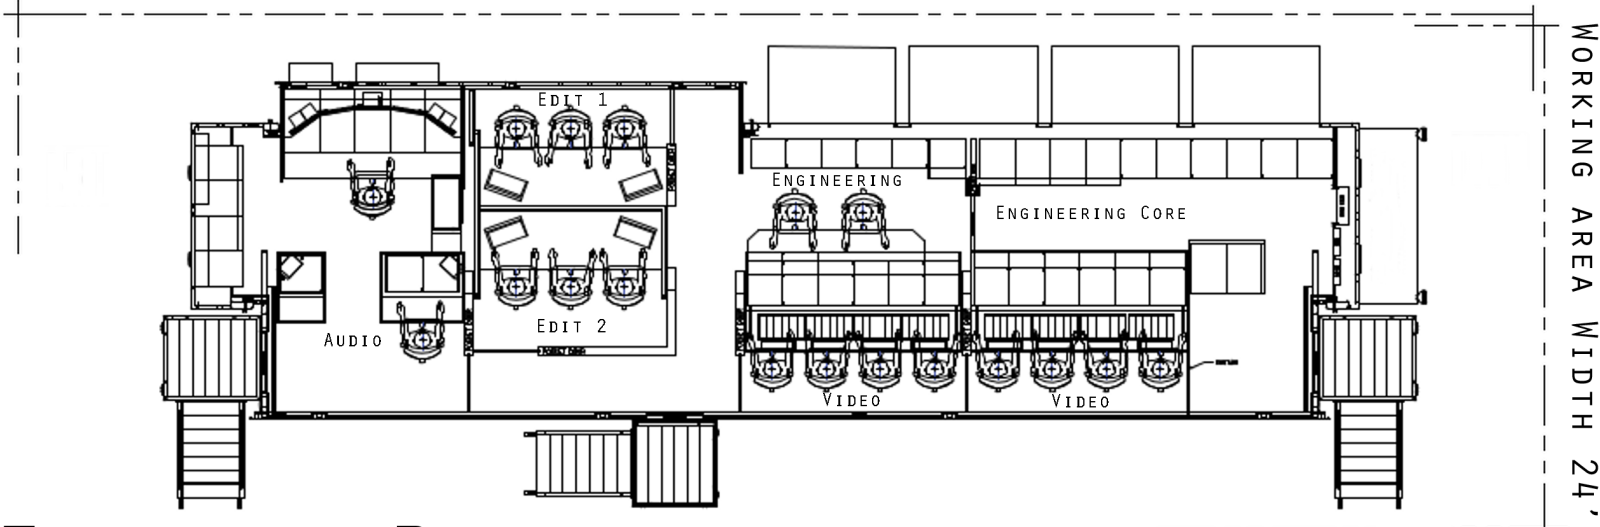

# ENCORE A

WORKING AREA LENGTH 64'

WORKING AREA WIDTH 24'

# ENCORE B

PLEASE CALL TO DISCUSS SPECIAL PARKING SITUATIONS. 603-882-5222

WORKING AREA LENGTH 64'

WORKING AREA WIDTH 28'

# ENCORE C

WORKING AREA LENGTH 72'

PLEASE CALL TO DISCUSS SPECIAL PARKING SITUATIONS. 603-882-5222