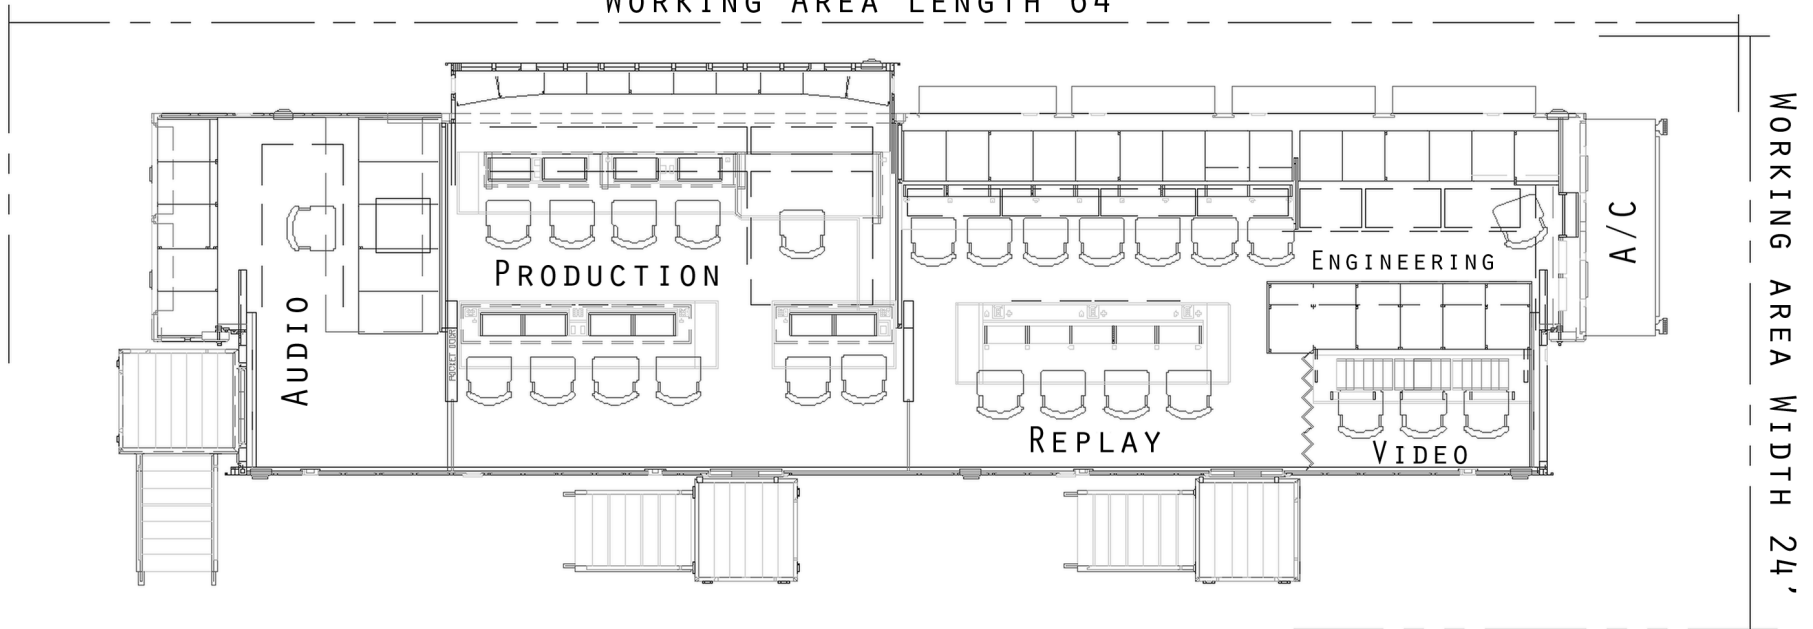

VICTORY

WORKING AREA LENGTH 64'

WORKING AREA WIDTH 24'

PLEASE CALL TO DISCUSS SPECIAL PARKING SITUATIONS. 603-882-5222

WORKING AREA LENGTH WITH LIFTGATE DOWN 72'

WORKING AREA WIDTH 19'