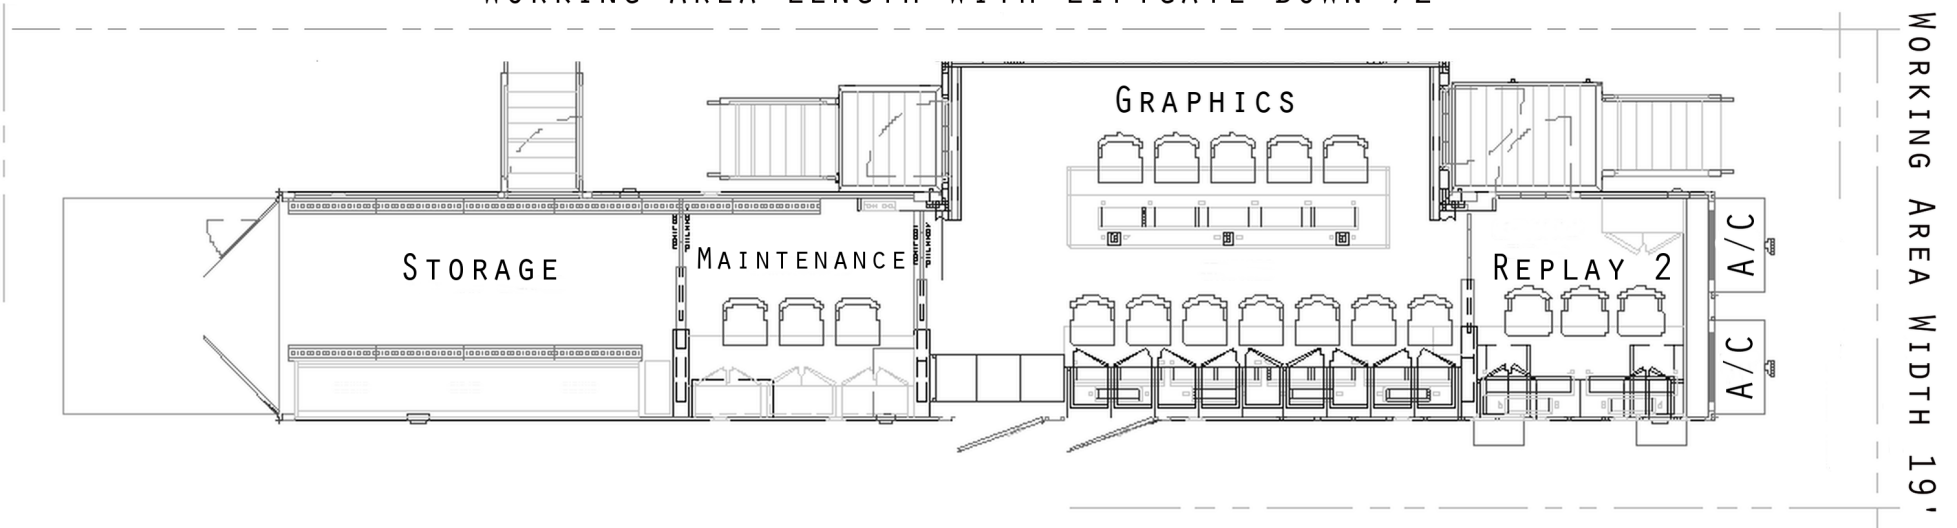

VICTORY

WORKING AREA LENGTH 64'

WORKING AREA WIDTH 24'

PLEASE CALL TO DISCUSS SPECIAL PARKING SITUATIONS. 603-882-5222

WORKING AREA LENGTH WITH LIFTGATE DOWN 72'

WORKING AREA WIDTH 19'