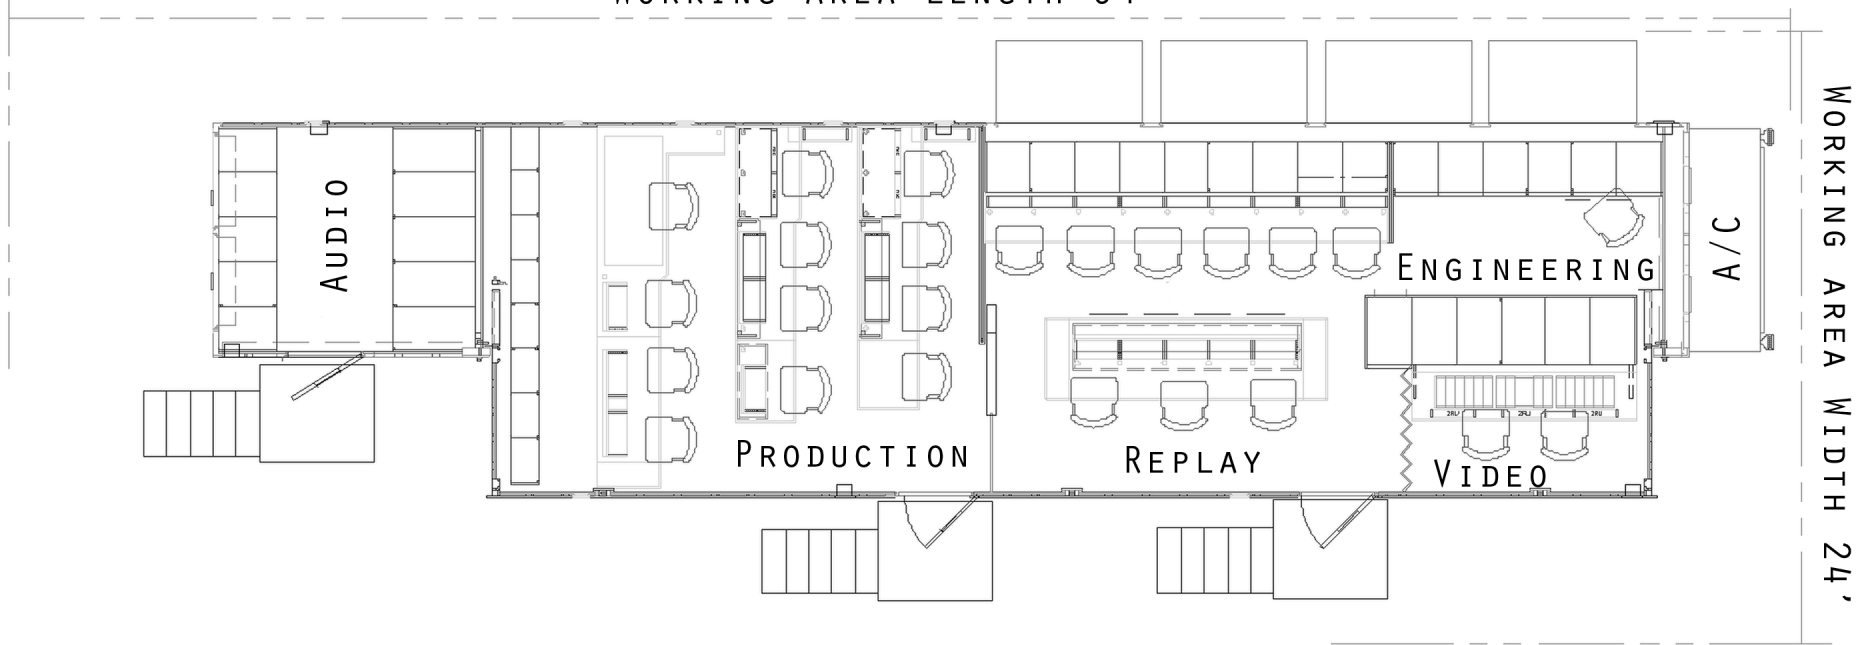

LEGENDS

WORKING AREA LENGTH 64'

PLEASE CALL TO DISCUSS SPECIAL PARKING SITUATIONS. 603-882-5222