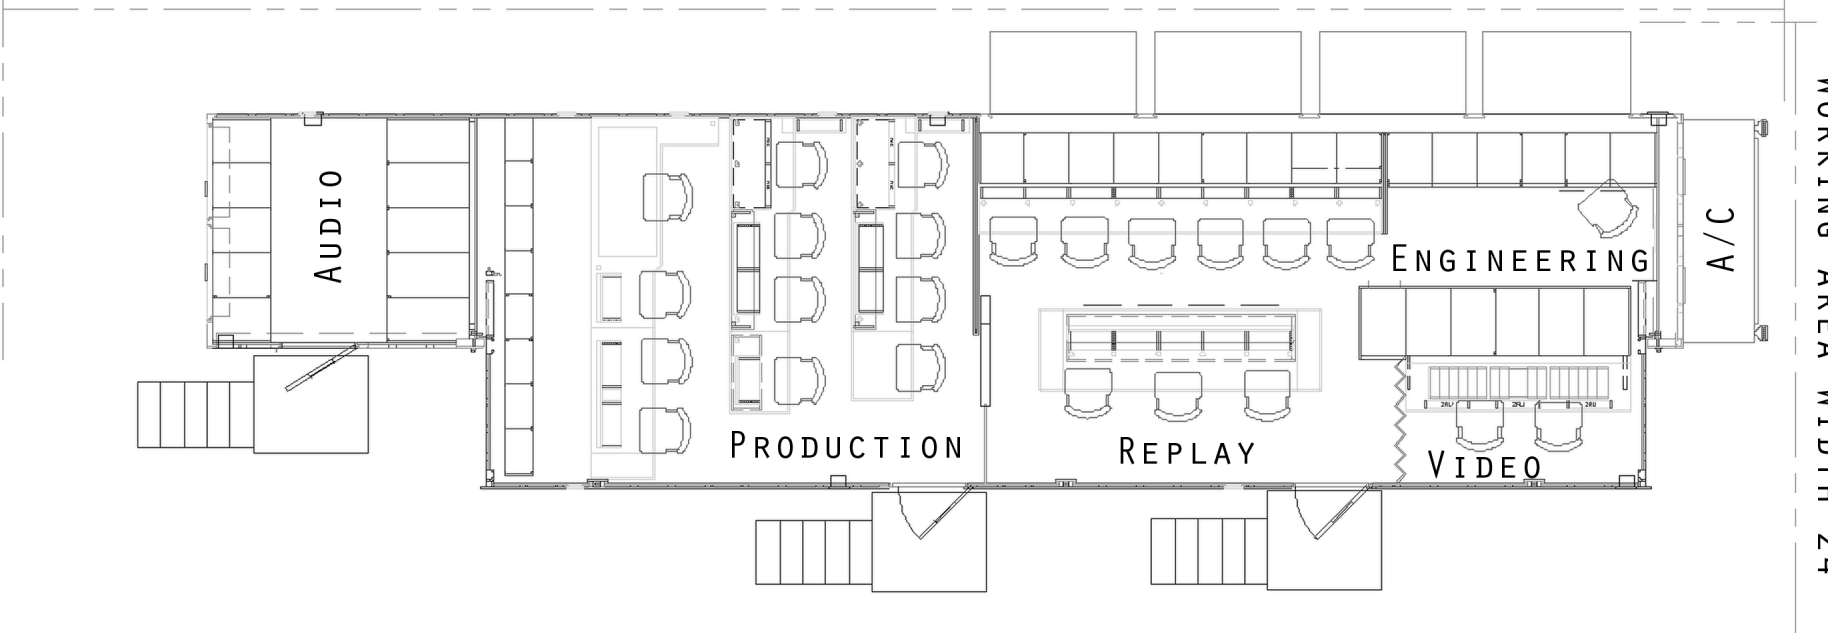

LARKSPUR

WORKING AREA LENGTH 64'

PLEASE CALL TO DISCUSS SPECIAL PARKING SITUATIONS. 603-882-5222