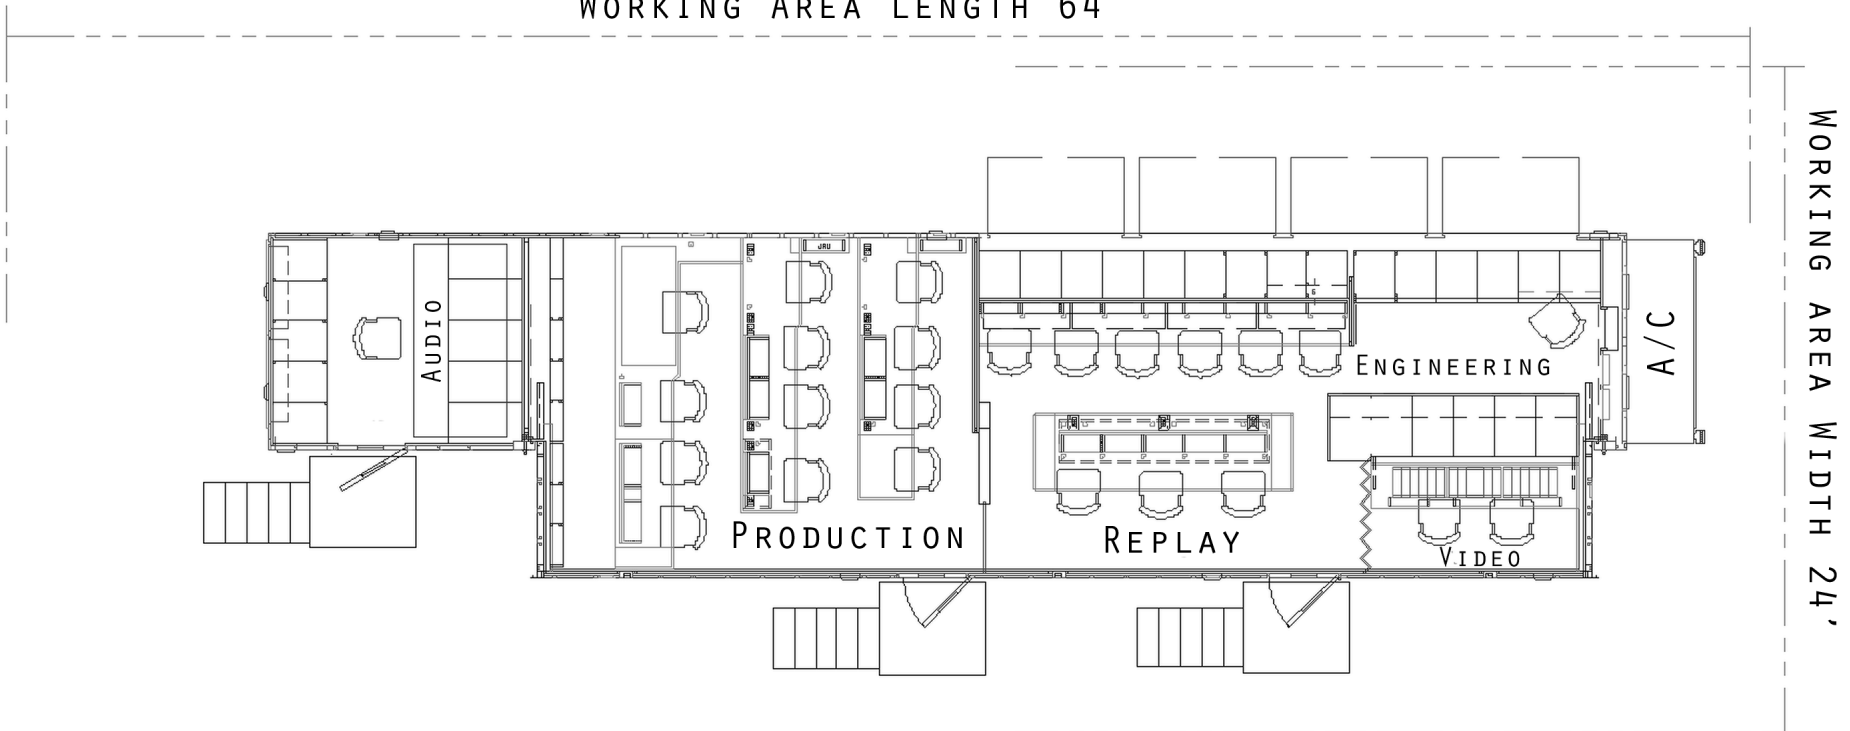

JUSTICE

WORKING AREA LENGTH 64'

WORKING AREA WIDTH 24'

PLEASE CALL TO DISCUSS SPECIAL PARKING SITUATIONS. 603-882-5222