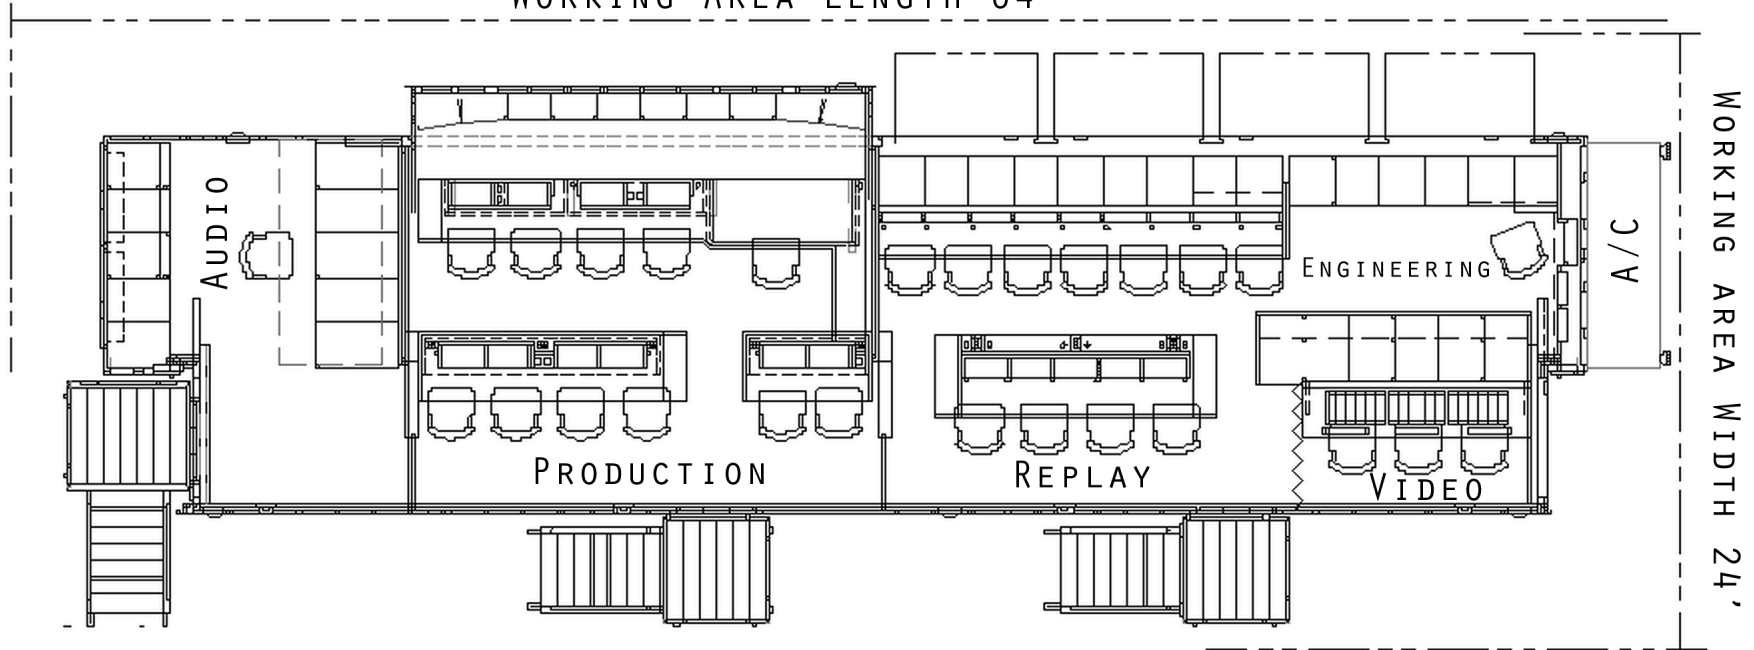

GLORY

WORKING AREA LENGTH 64'

WORKING AREA WIDTH 24'

PLEASE CALL TO DISCUSS SPECIAL PARKING SITUATIONS. 603-882-5222

WORKING AREA LENGTH WITH LIFTGATE DOWN 72'

WORKING AREA WIDTH 19'