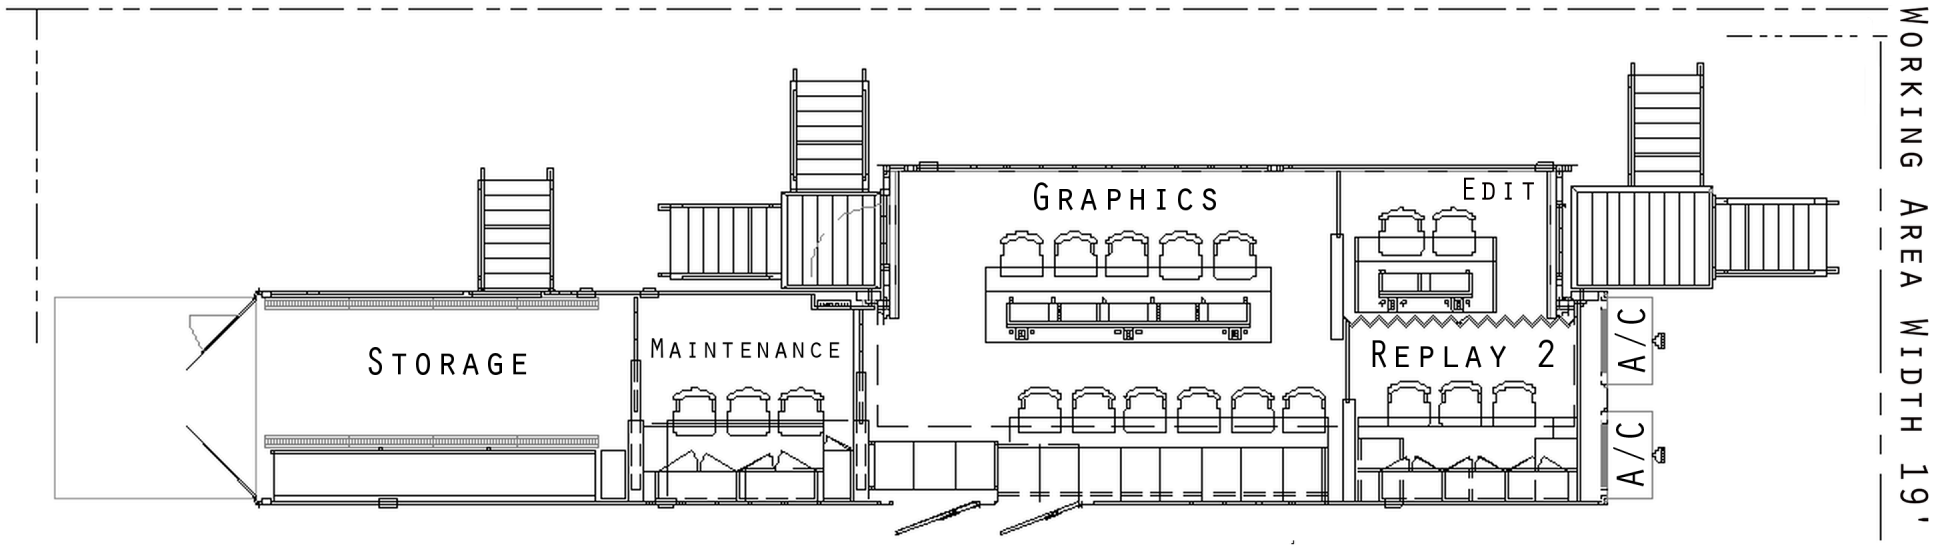

GLORY

WORKING AREA LENGTH 64'

WORKING AREA WIDTH 24'

PLEASE CALL TO DISCUSS SPECIAL PARKING SITUATIONS. 603-882-5222

WORKING AREA LENGTH WITH LIFTGATE DOWN 72'

WORKING AREA WIDTH 19'