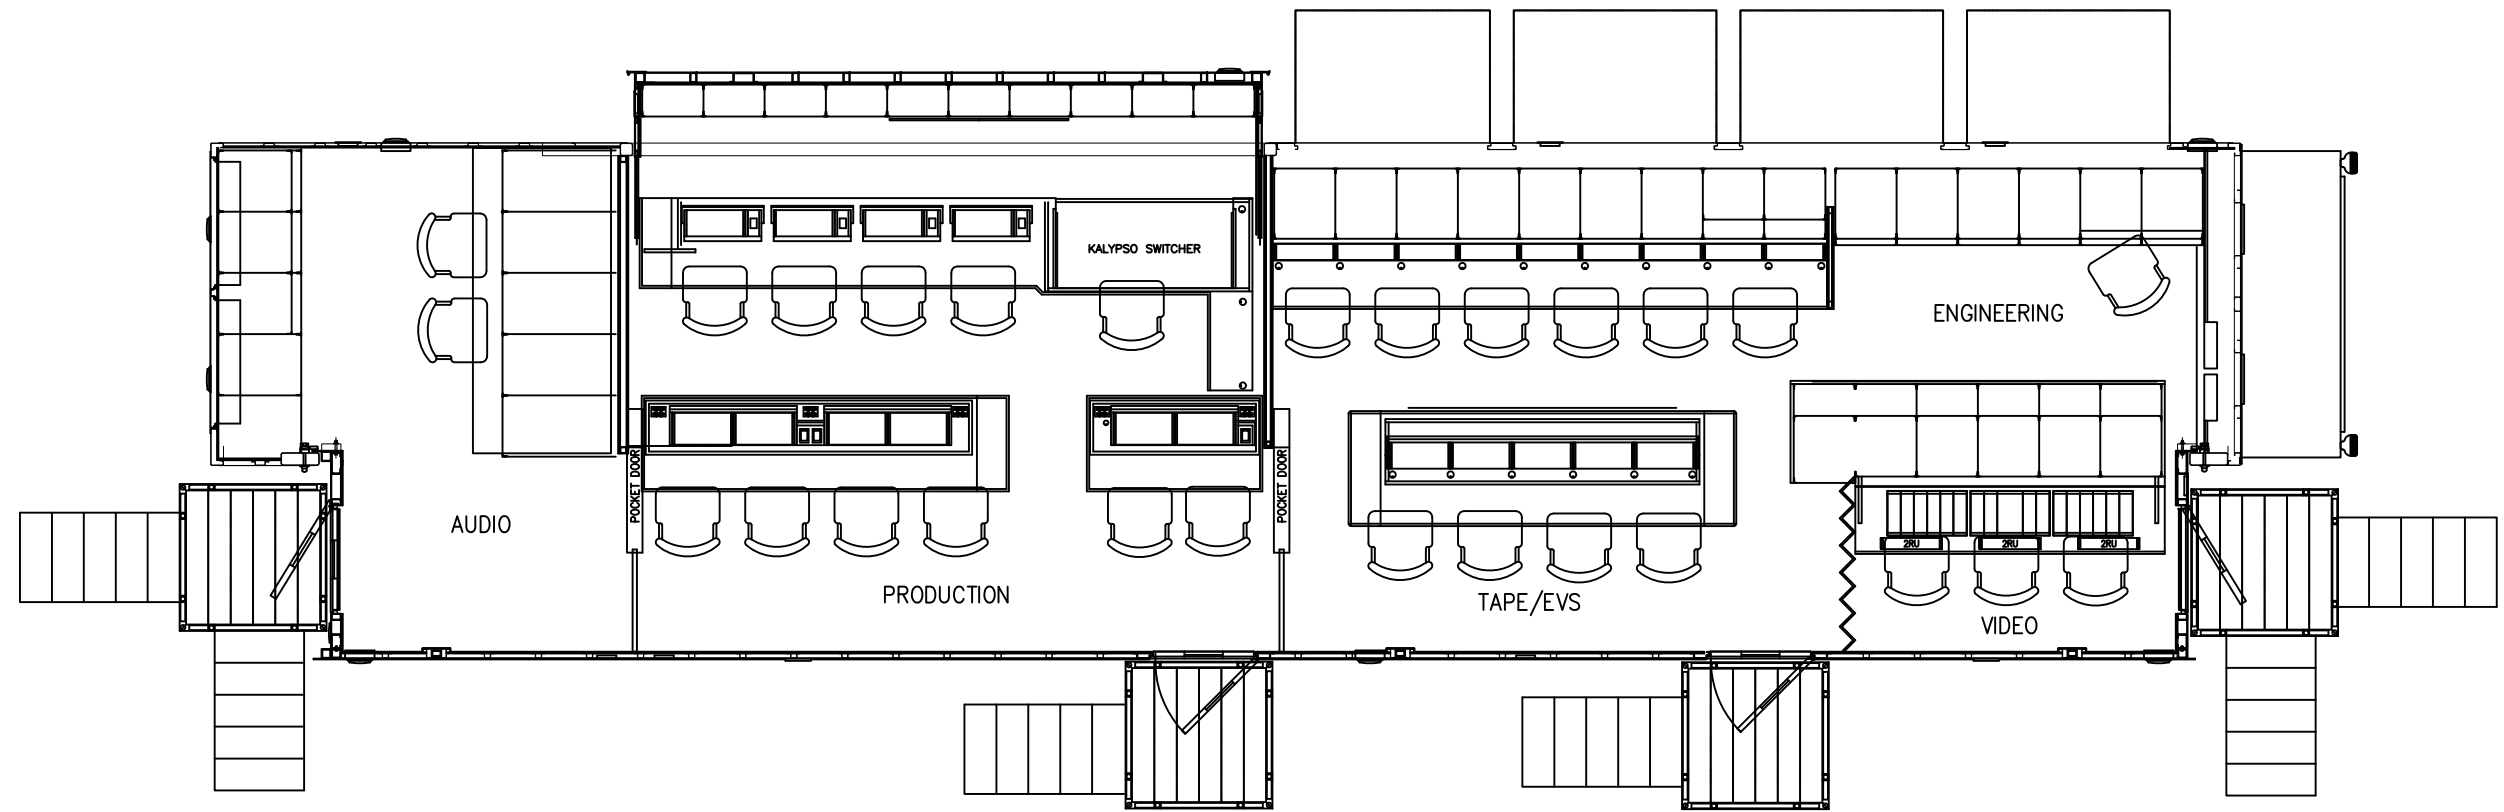

68 ft Working Area

A Unit

42 ft Working Area

B Unit

GCV Liberty A and B

THIS DRAWING AND ALL INFORMATION CONTAINED HEREIN, IS THE PROPERTY OF GAME CREEK VIDEO AND MAY NOT BE COPIED, REPRODUCED OR DIVULGED TO UNAUTHORIZED PERSONS WITHOUT THE EXPRESS WRITTEN CONSENT OF GAME CREEK VIDEO.

CLIENT GCV			
DRAWN BY	DATE		
CHECKED BY	DATE		
APPROVED BY	DATE		
SCALE	SIZE	DRAWING NO.	SHEET OF