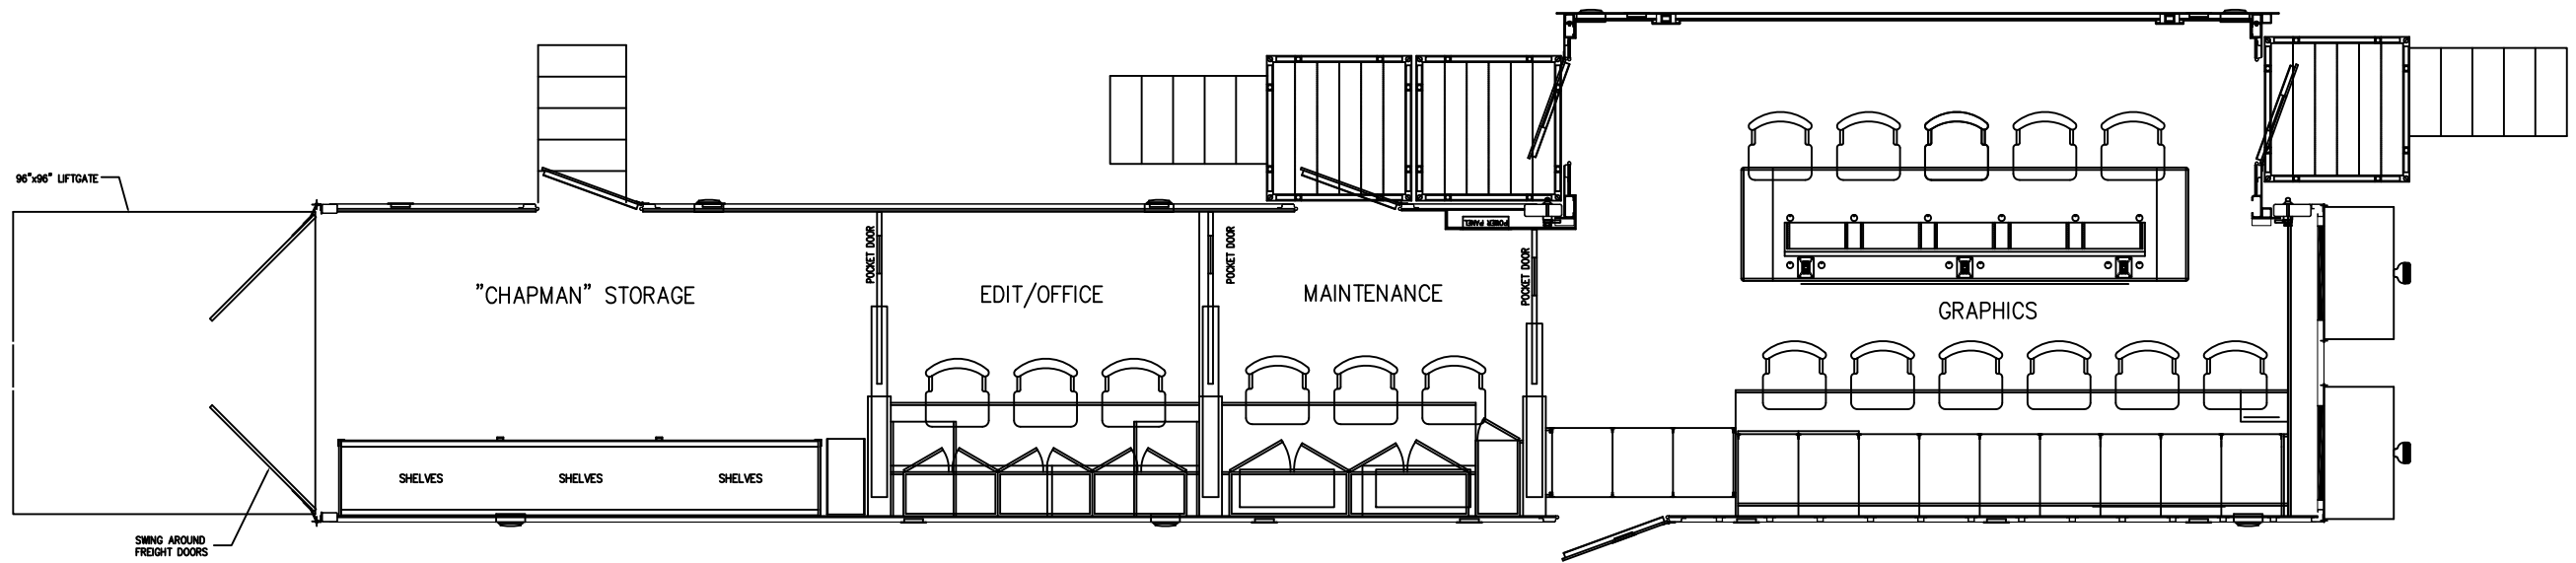

68 ft Working Area

A Unit

42 ft Working Area

B Unit

GCV Liberty A and B

THIS DRAWING AND ALL INFORMATION CONTAINED HEREIN, IS THE PROPERTY OF GAME CREEK VIDEO AND MAY NOT BE COPIED, REPRODUCED OR DIVULGED TO UNAUTHORIZED PERSONS WITHOUT THE EXPRESS WRITTEN CONSENT OF GAME CREEK VIDEO.

CLIENT GCV			
DRAWN BY	DATE		
CHECKED BY	DATE		
APPROVED BY	DATE		
SCALE	SIZE	DRAWING NO.	SHEET OF